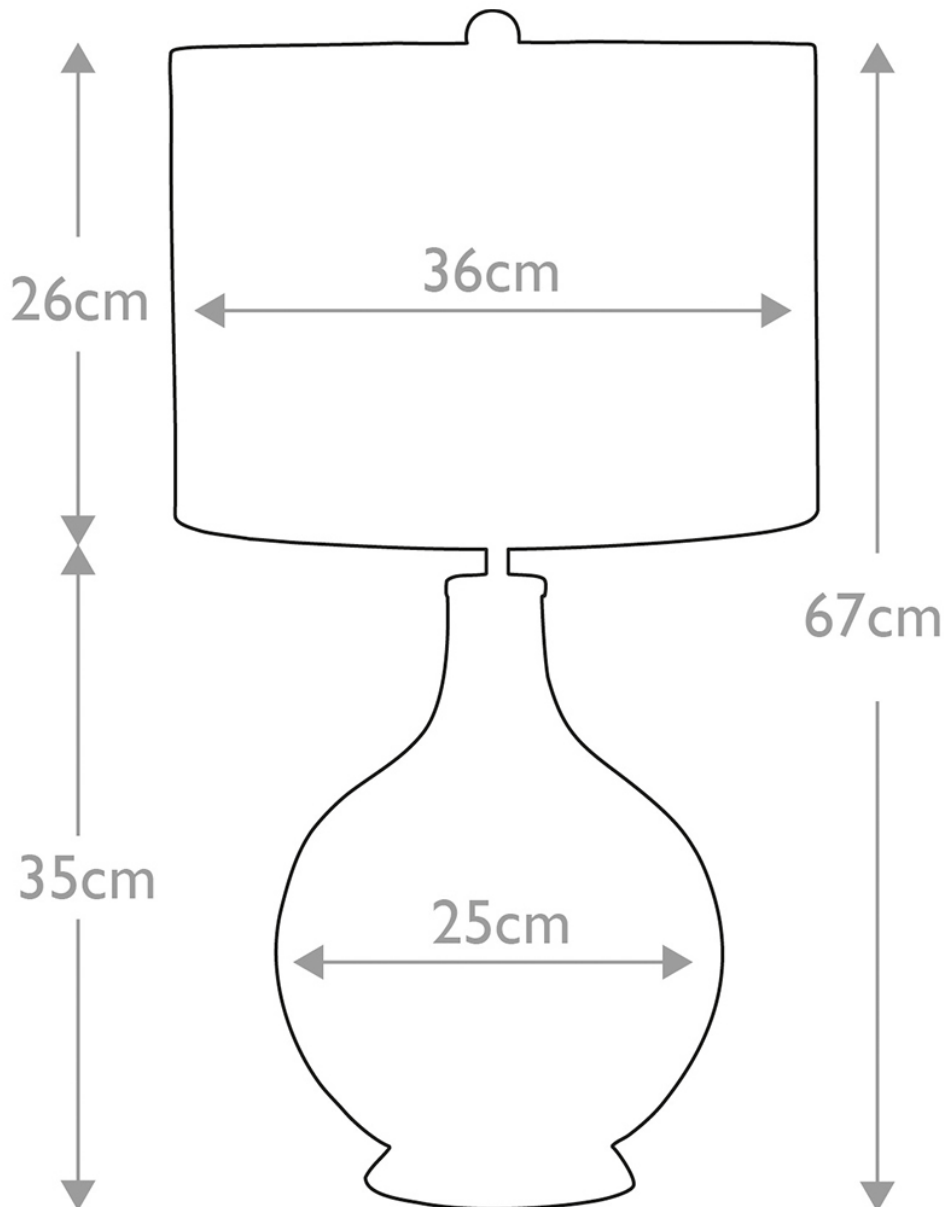

Elstead Lighting - Orb - ORB-CLEAR-AB-BLK - Aged Brass Clear Glass Black Table Lamp With Shade

CONTACT