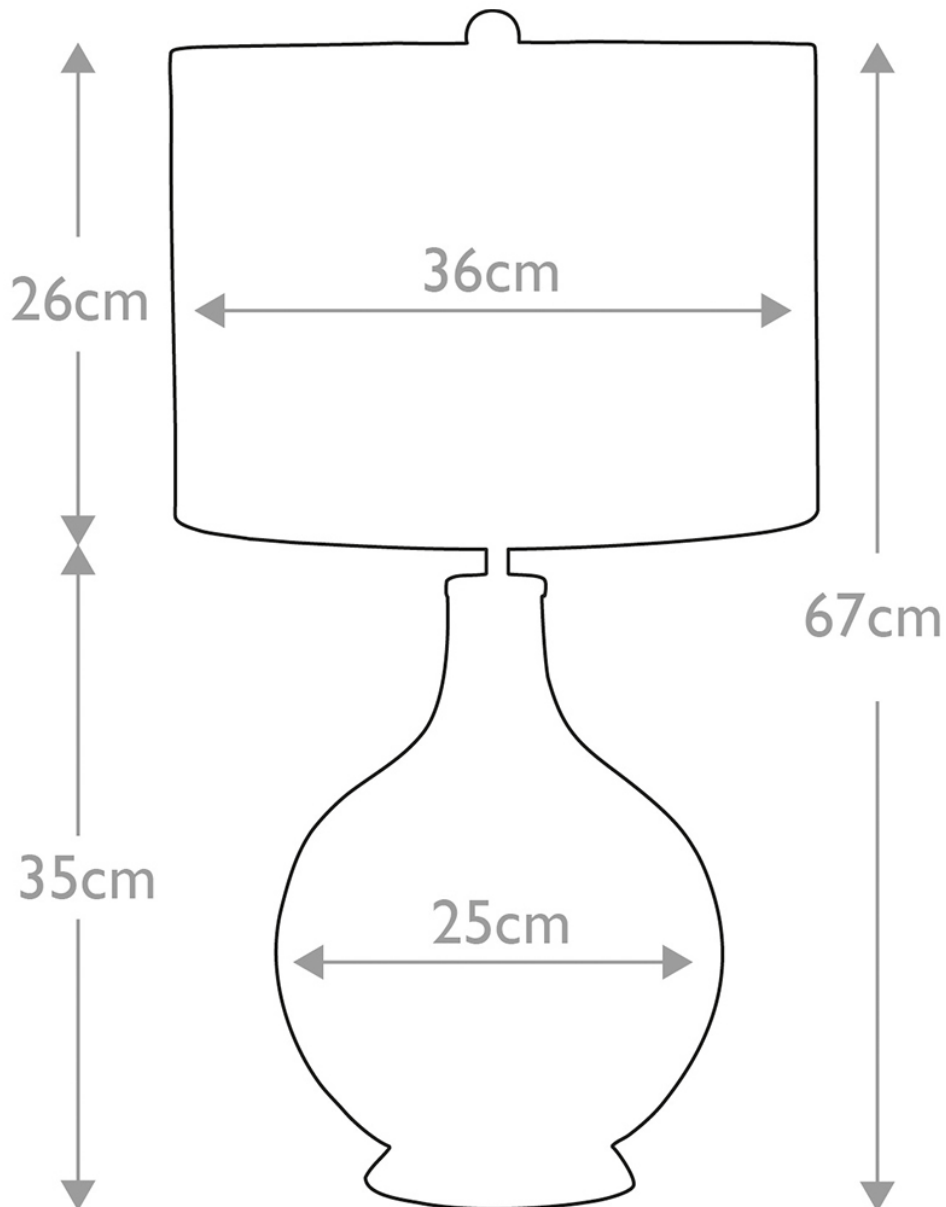

Elstead Lighting - Orb - ORB-CLEAR-AB-WHT - Aged Brass Clear Glass White Table Lamp With Shade

CONTACT