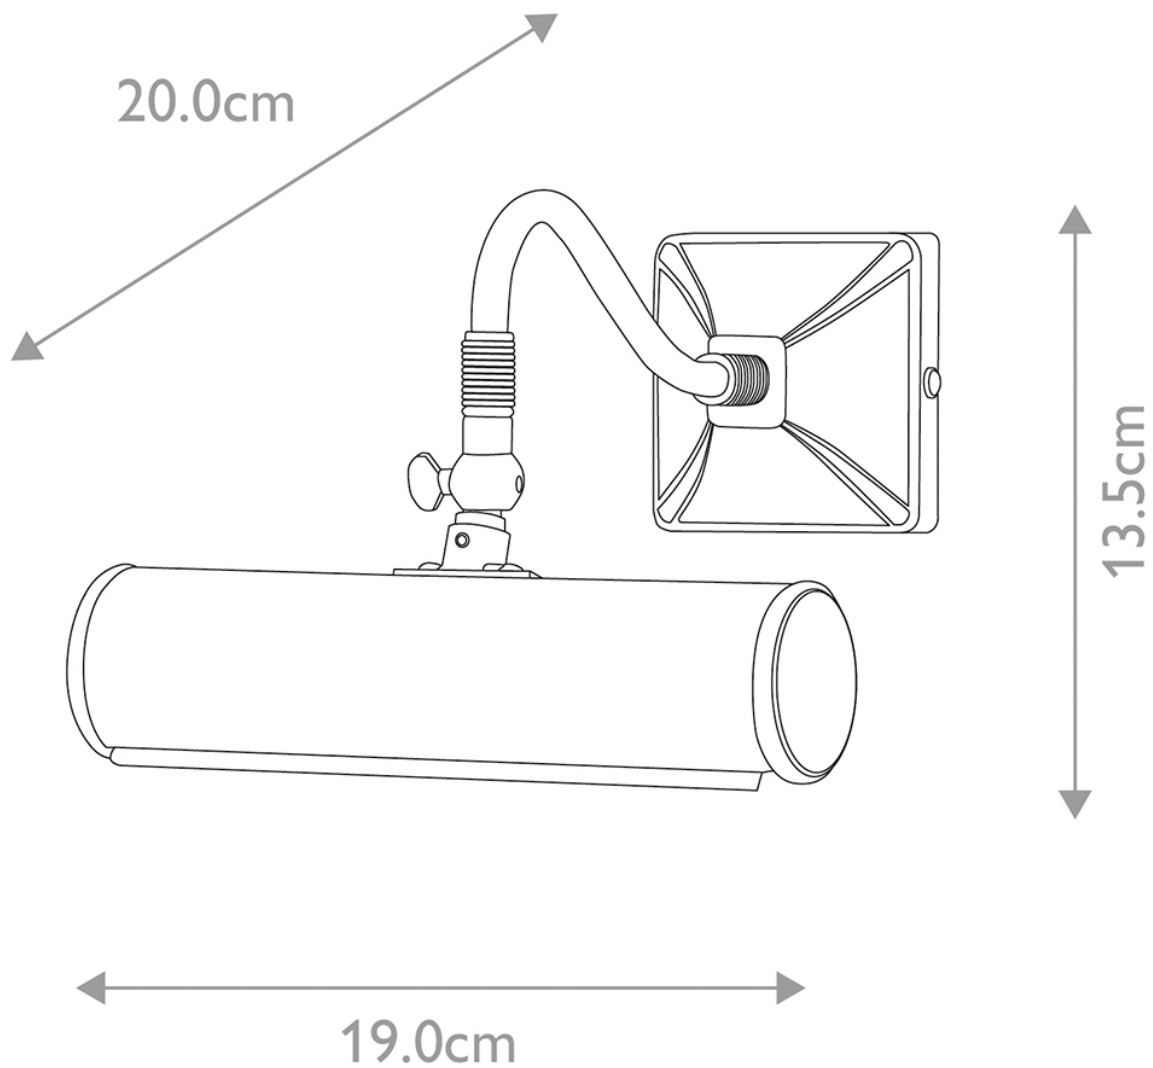

Elstead Lighting - Picture Light - PL1-10-BB - Brushed Brass Picture Wall Light

CONTACT