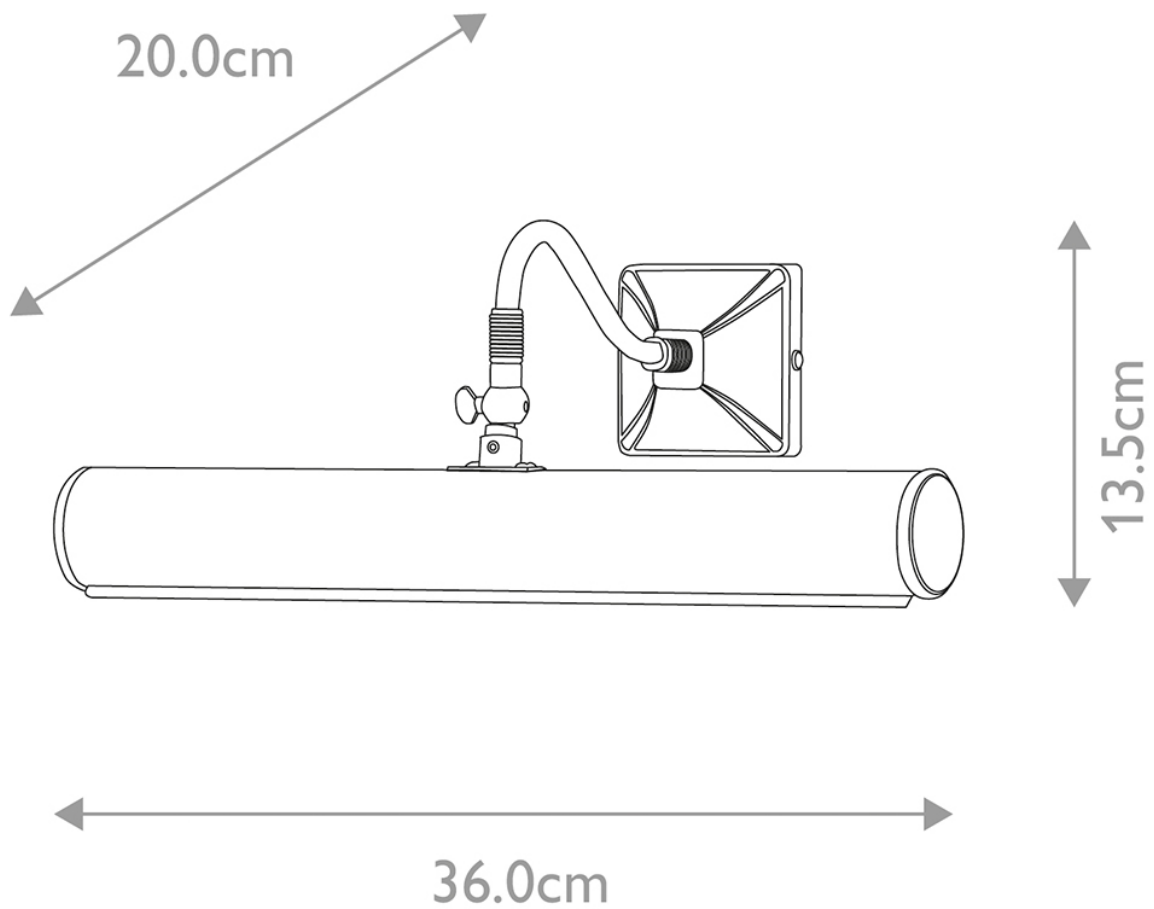

Elstead Lighting - Picture Light - PL1-20-BB - Brushed Brass 2 Light Picture Wall Light

CONTACT