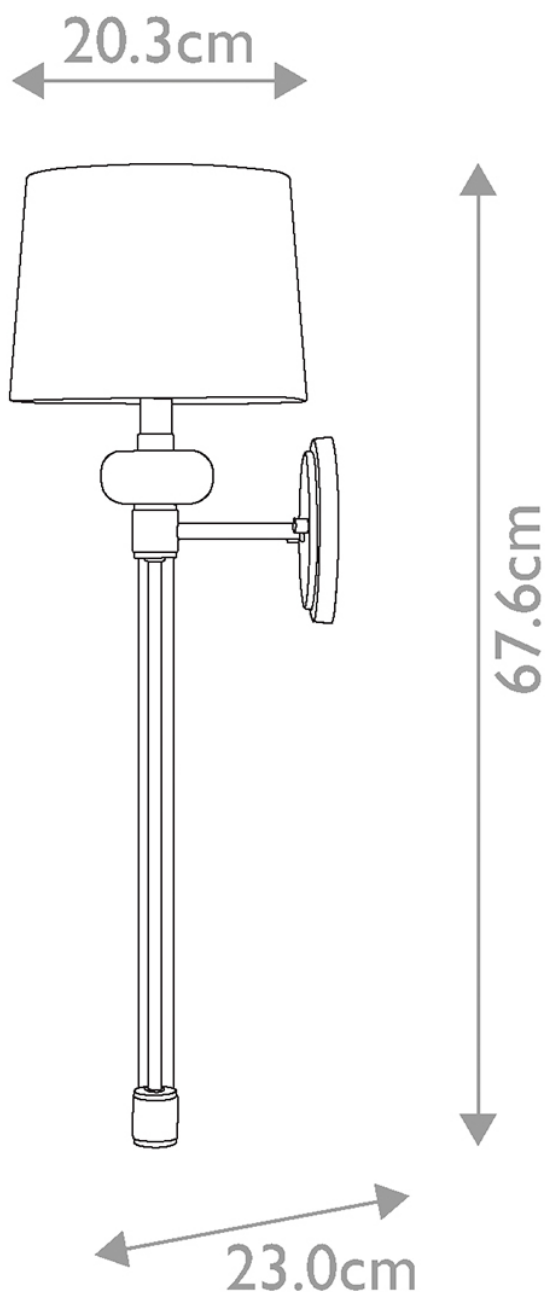

Quoizel Lighting - Barbour - QZ-BARBOUR1-HO - Harbor Bronze White Wall Light