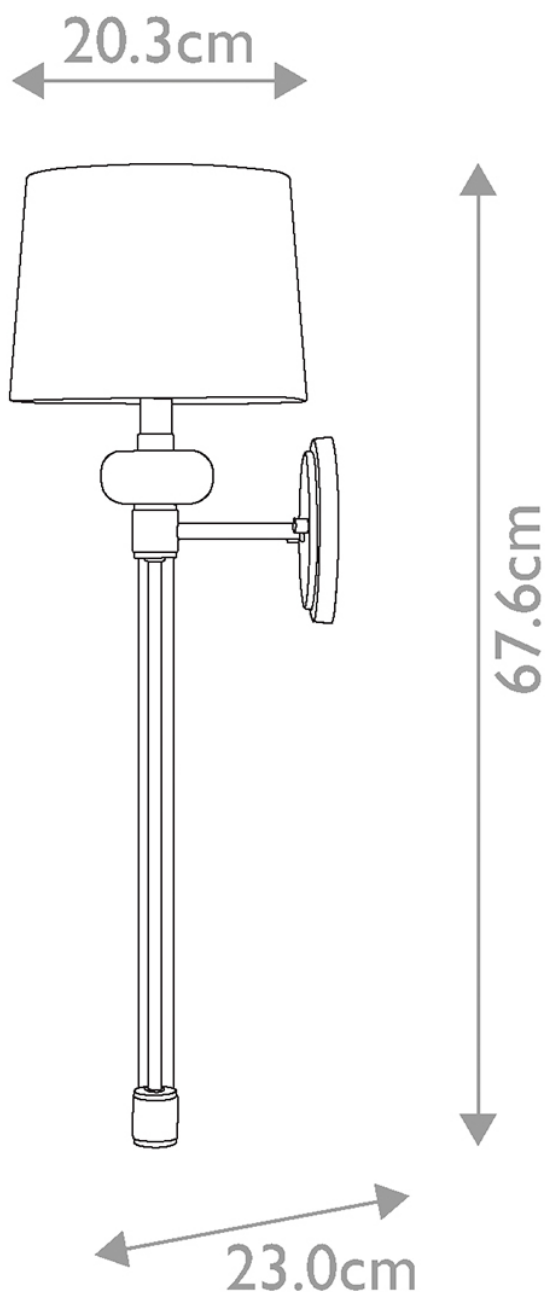

Quoizel Lighting - Barbour - QZ-BARBOUR1-WS - Brass White Wall Light

CONTACT