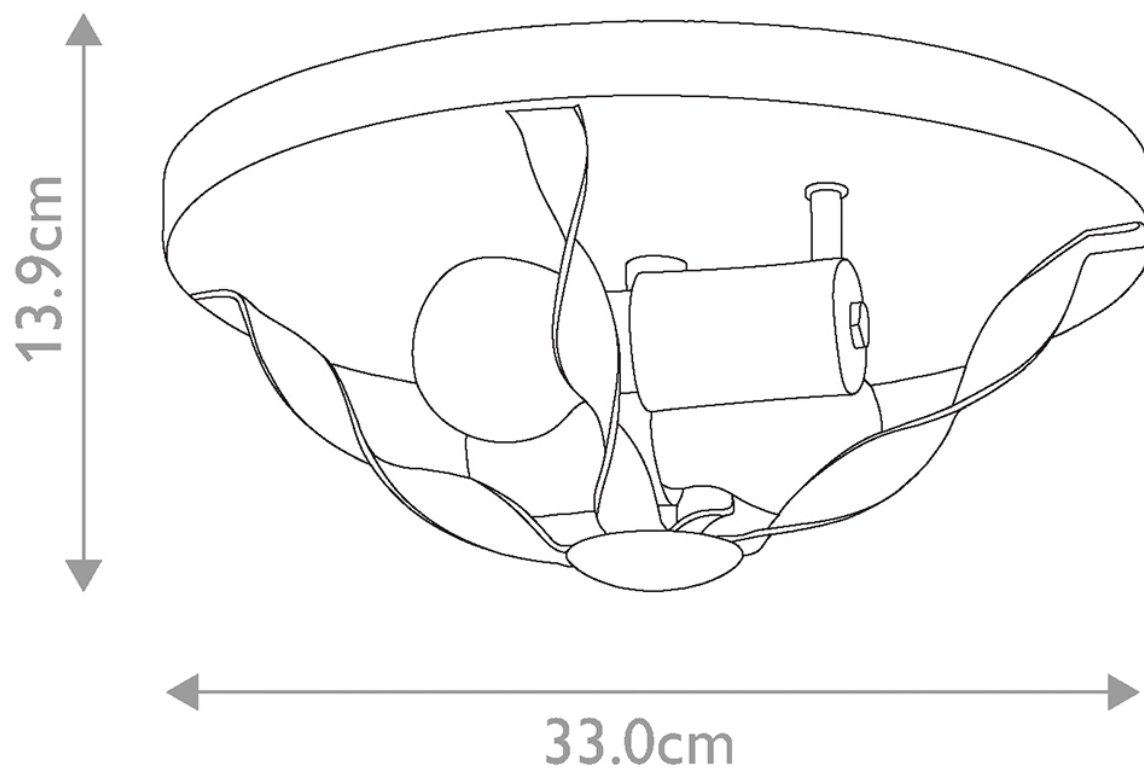

Quoizel Lighting - Bradbury - QZ-BRADBURY-F-AWH - Antique White 2 Light Flush Ceiling Light

CONTACT