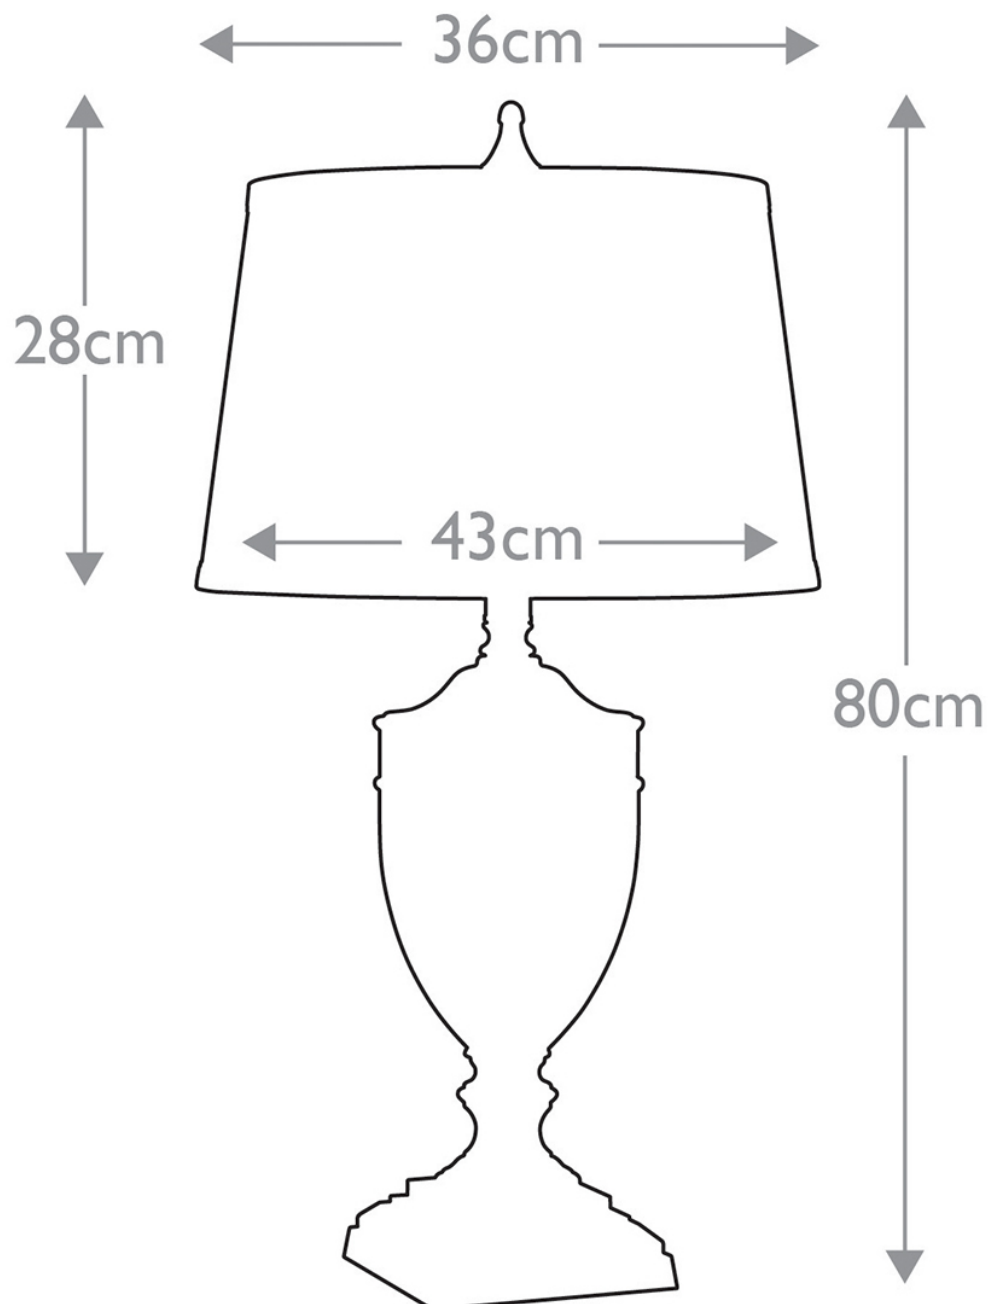

Quoizel Lighting - Dennison - QZ-DENNISON-BB - Brushed Brass Clear Glass Cream Table Lamp With Shade

CONTACT