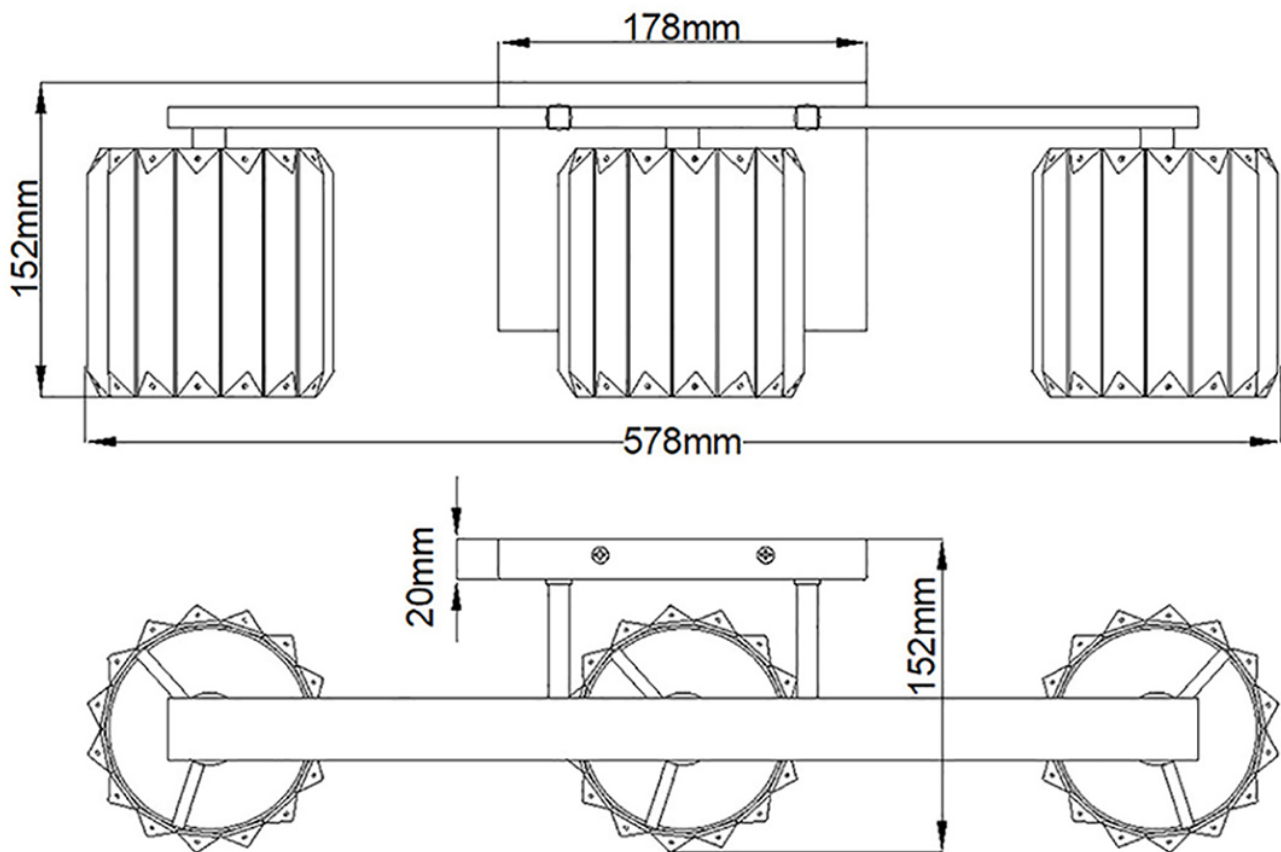

Quoizel Lighting - Divine - QZ-DIVINE3-PC-BATH - LED Chrome Clear Crystal Glass 3 Light IP44 Bathroom Wall Light

CONTACT