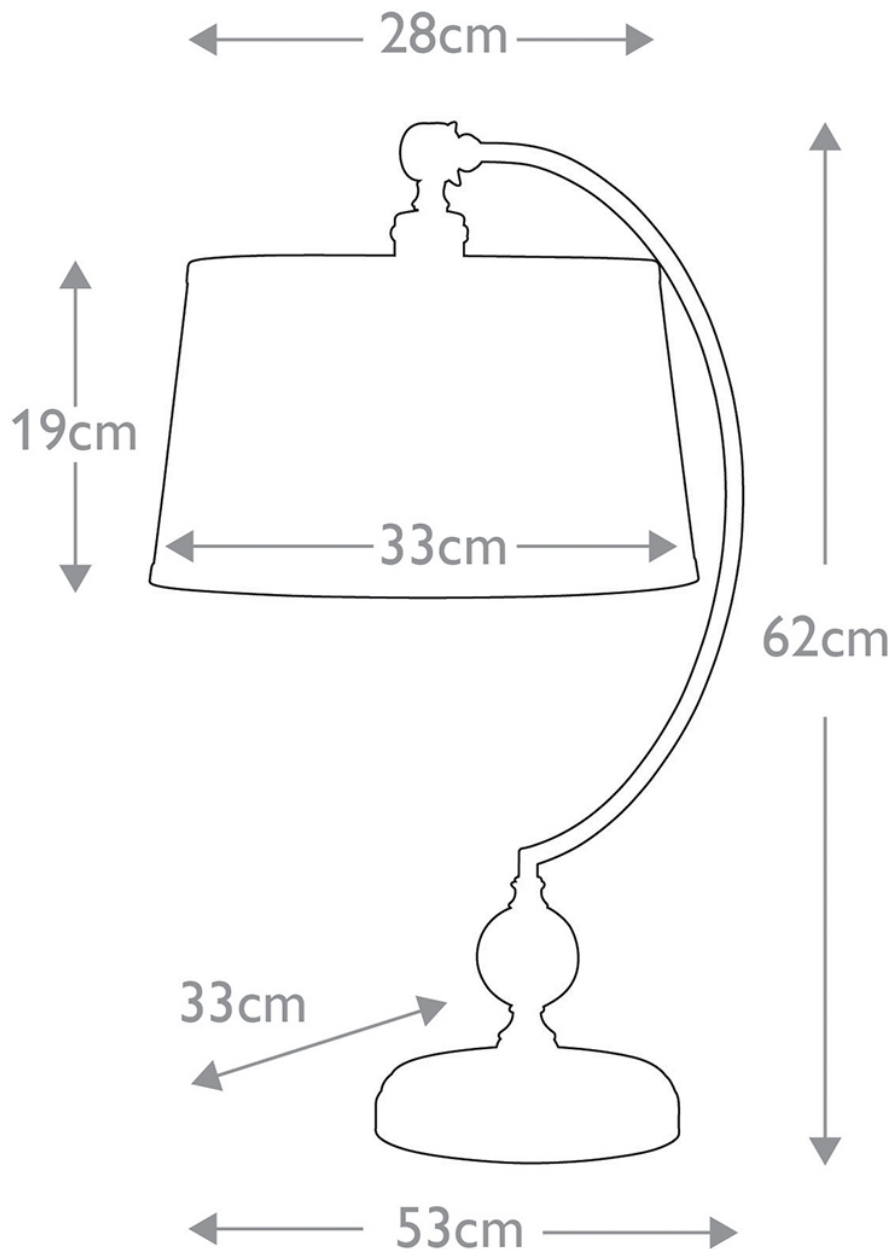

Quoizel Lighting - Jenkins - QZ-JENKINS-TL-BB - Brushed Brass Clear Glass Cream Table Lamp With Shade

CONTACT