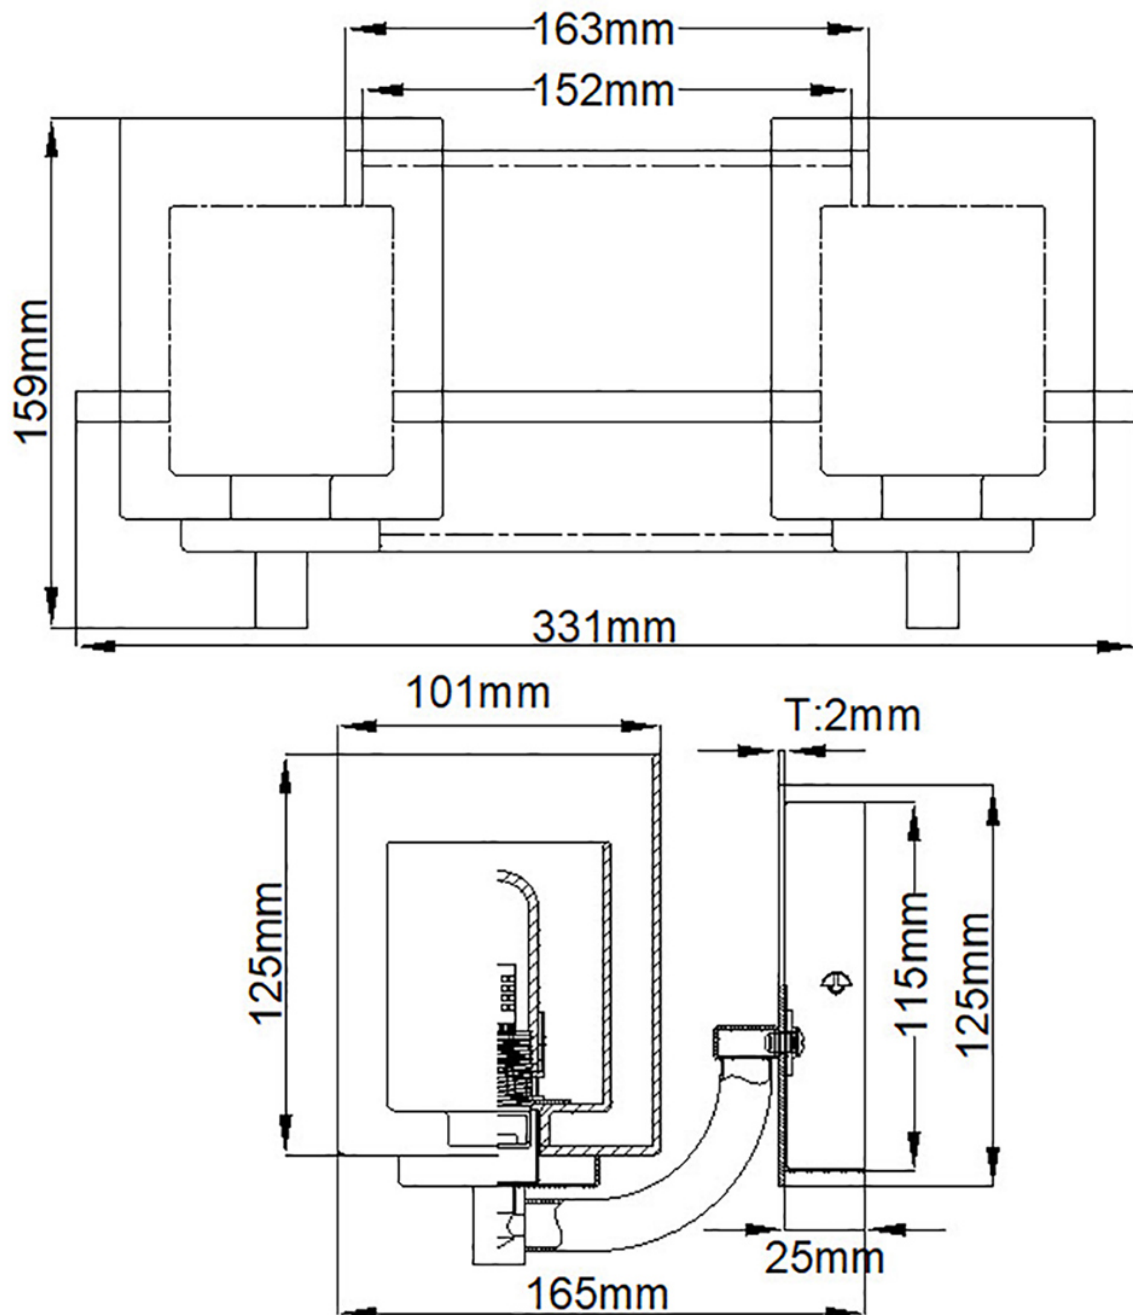

Quoizel Lighting - Kolt - QZ-KOLT2-PC-BATH - LED Chrome Clear Opal Glass 2 Light IP44 Bathroom Wall Light