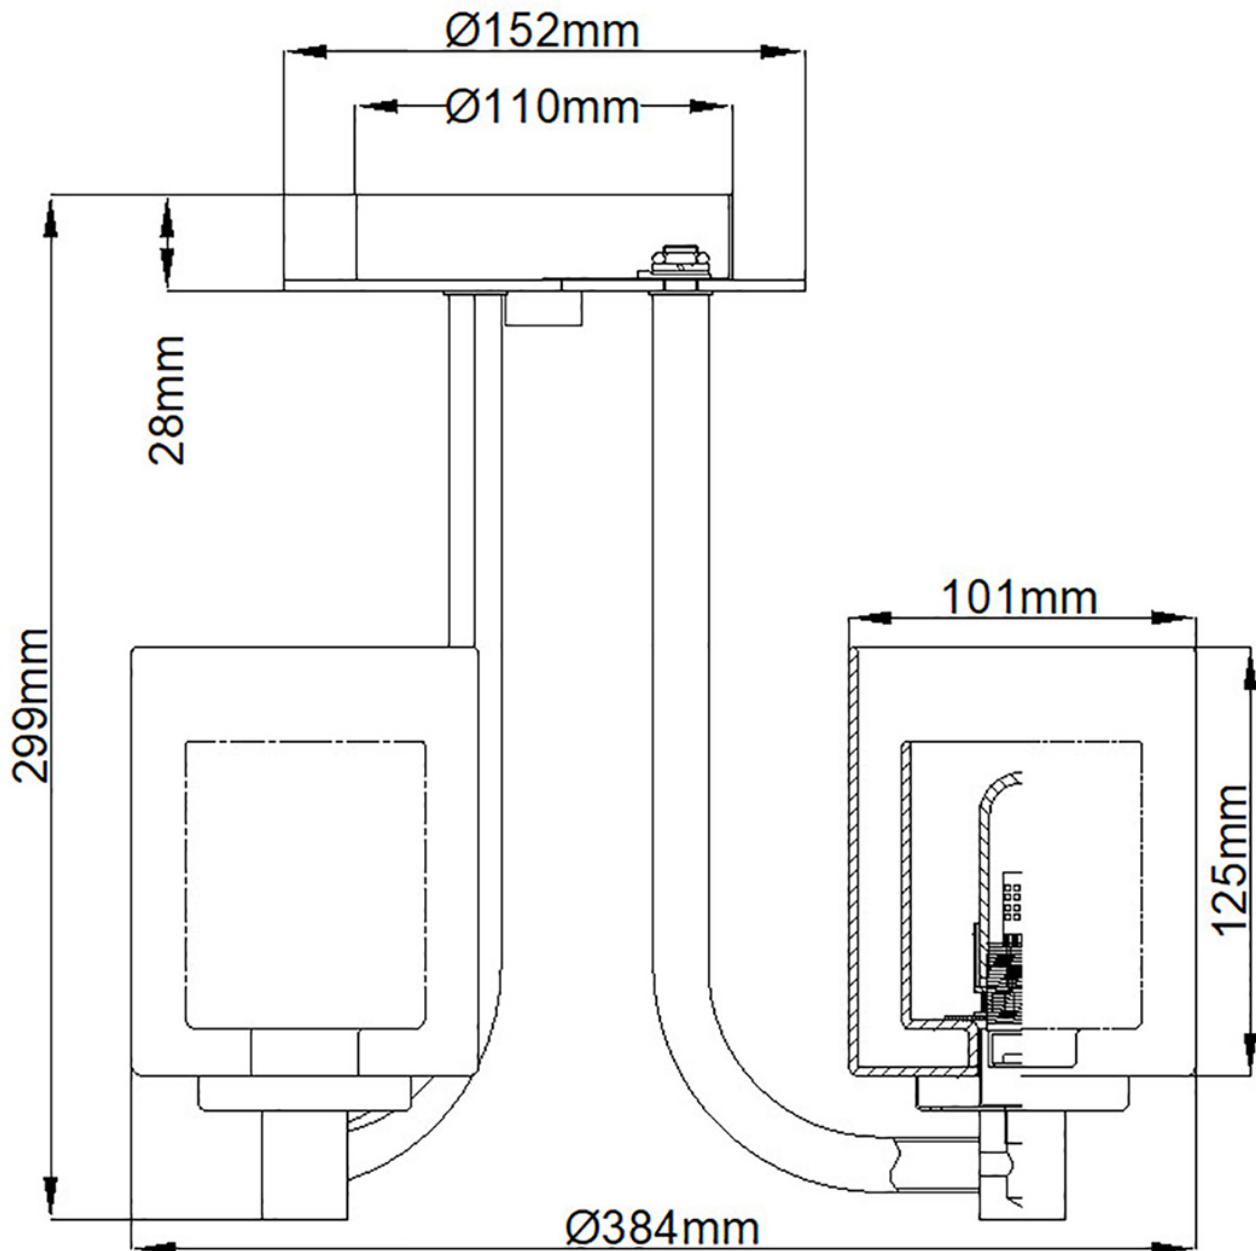

Quoizel Lighting - Kolt - QZ-KOLT-SF-PC-BATH - LED Chrome Clear Opal Glass 3 Light IP44 Bathroom Ceiling Light

CONTACT