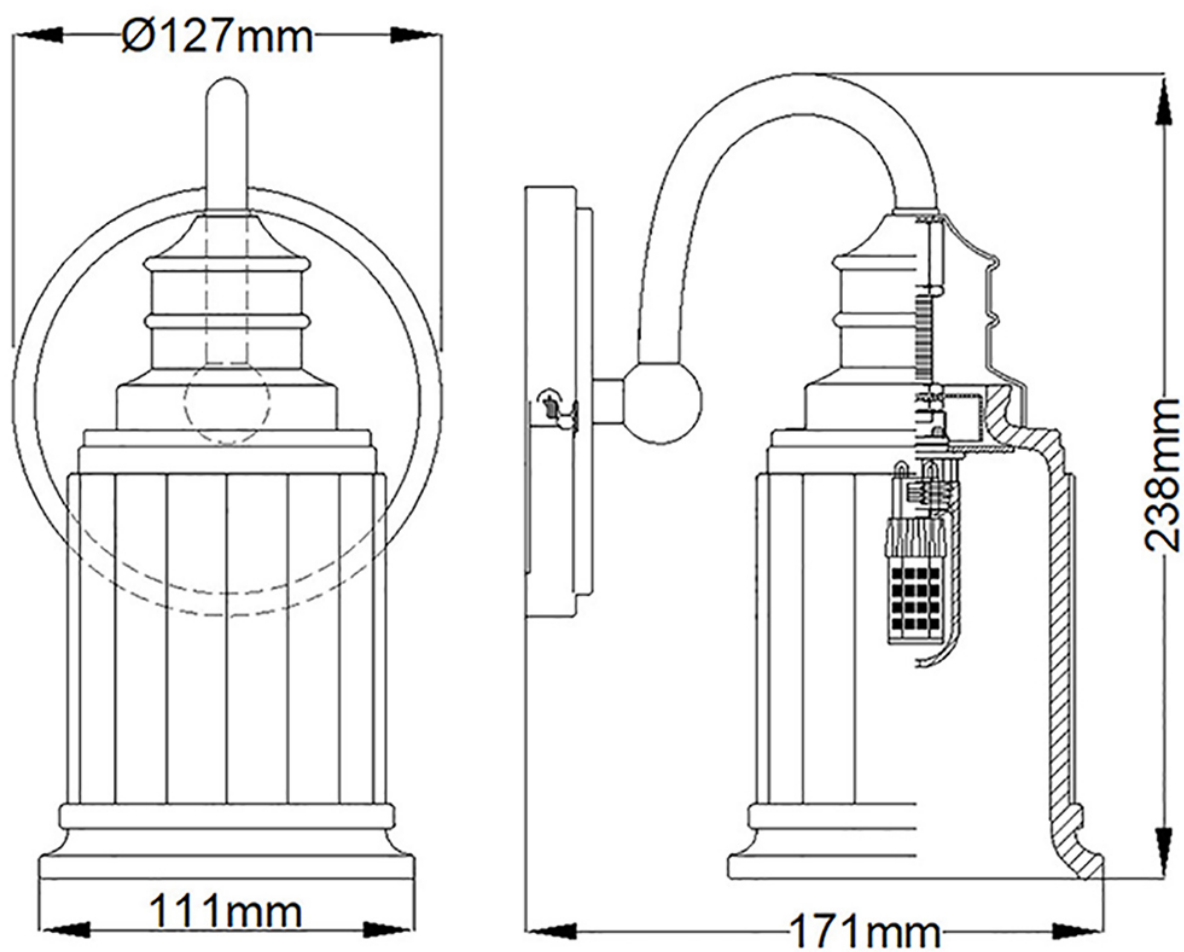

Quoizel Lighting - Swell - QZ-SWELL1-BB-BATH - LED Brushed Brass Frosted Glass IP44 Bathroom Wall Light

CONTACT