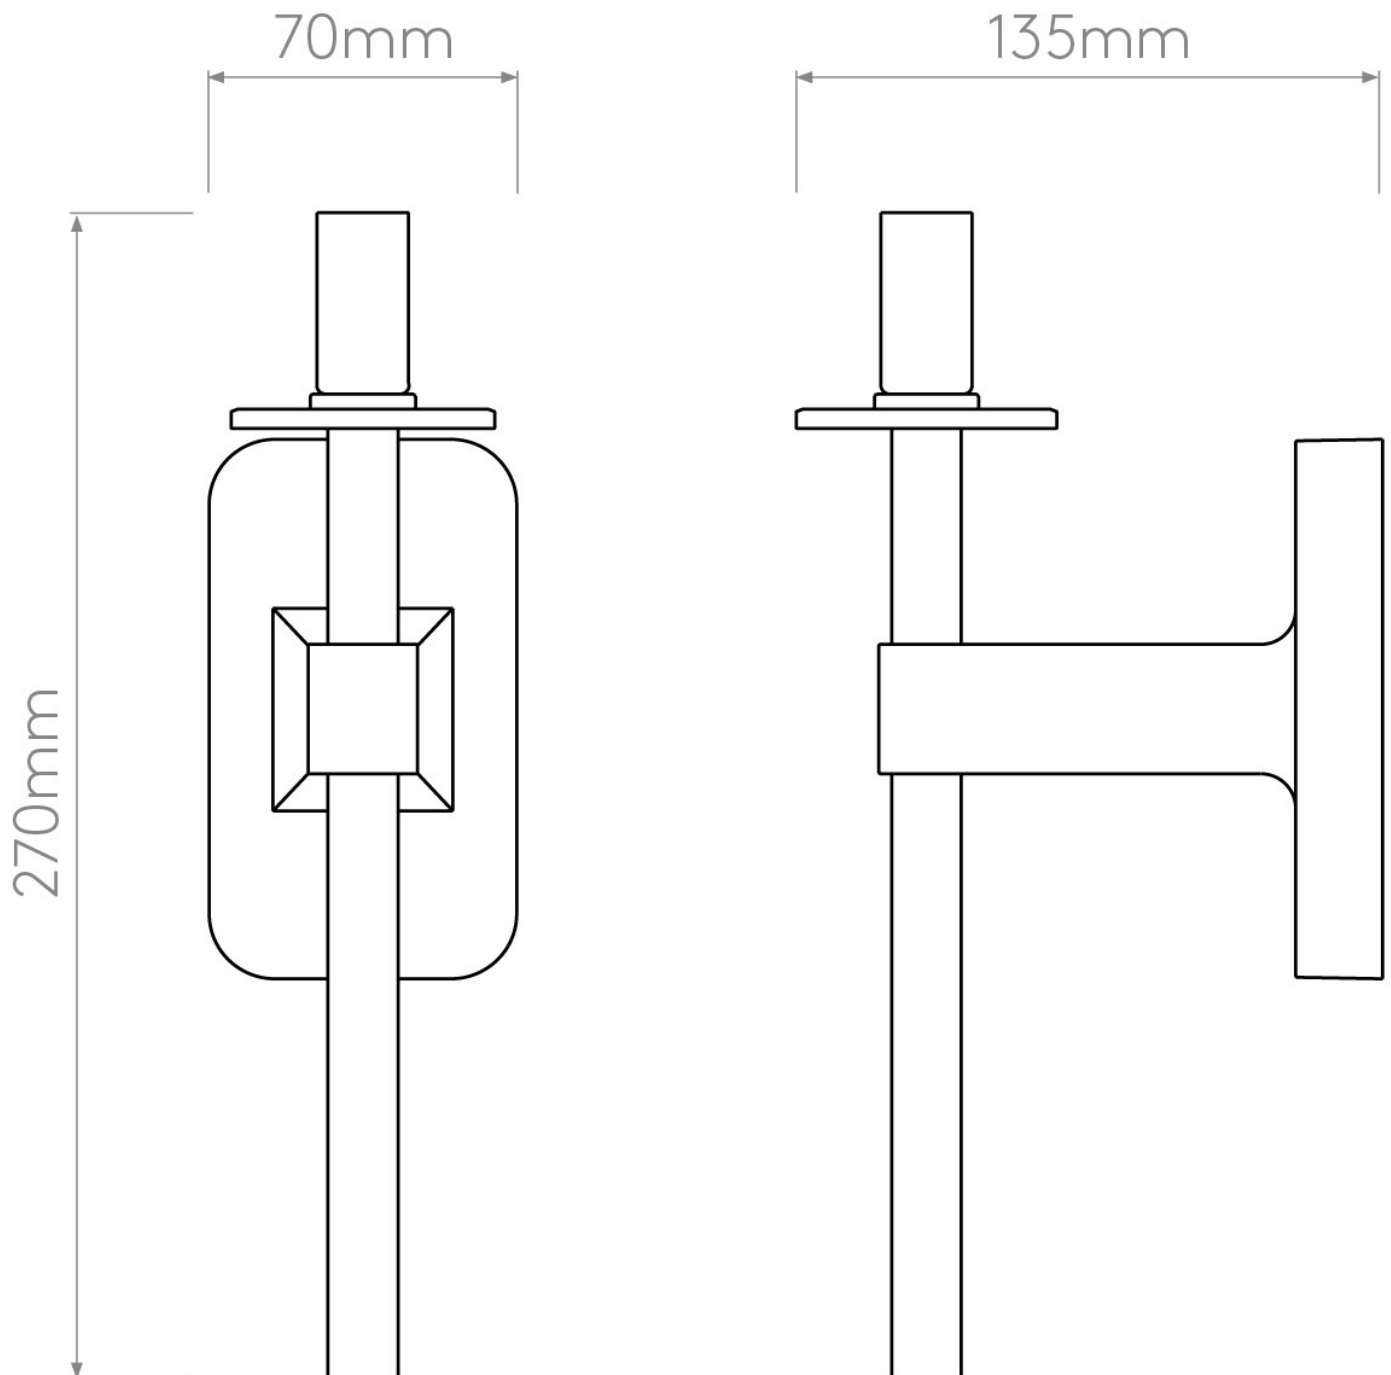

Astro Lighting - Tacoma Single 1429007 & 5036009 - IP44 Antique Brass Wall Light with Opal Reed Glass Shade