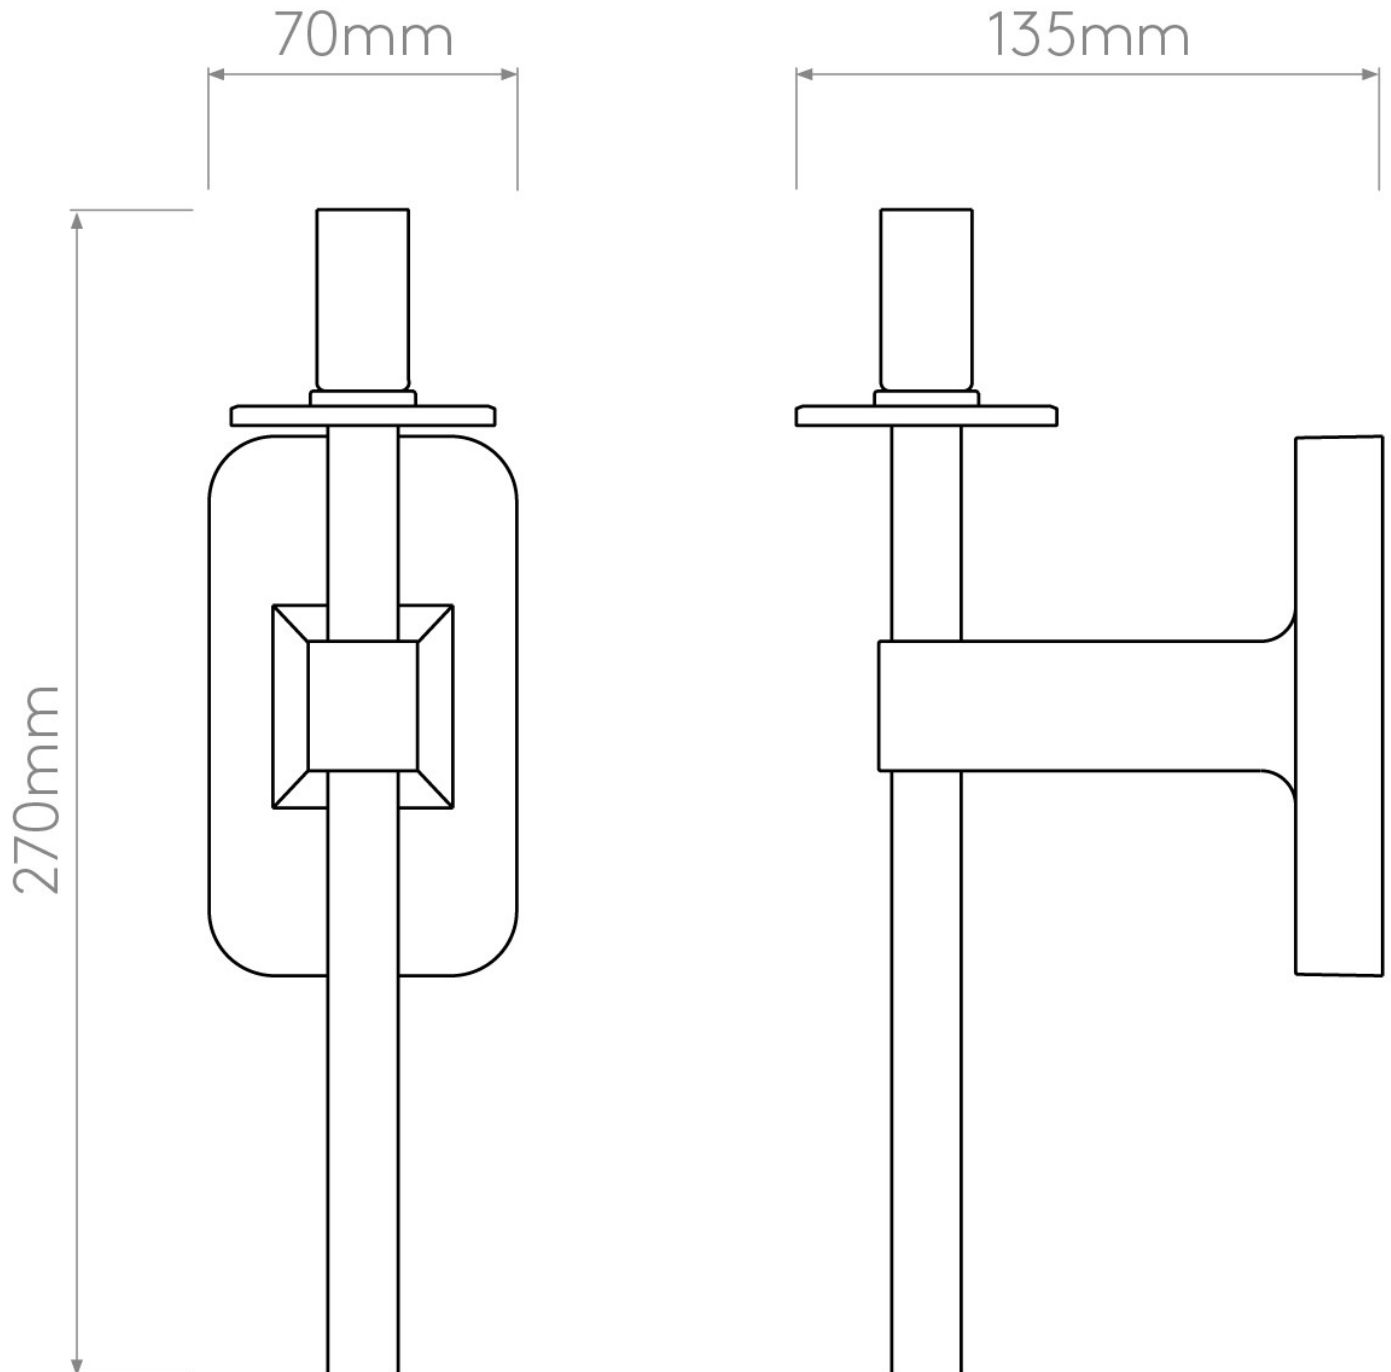

Astro Lighting - Tacoma Single 1429004 & 5036009 - IP44 Matt Black Wall Light with Opal Reed Glass Shade