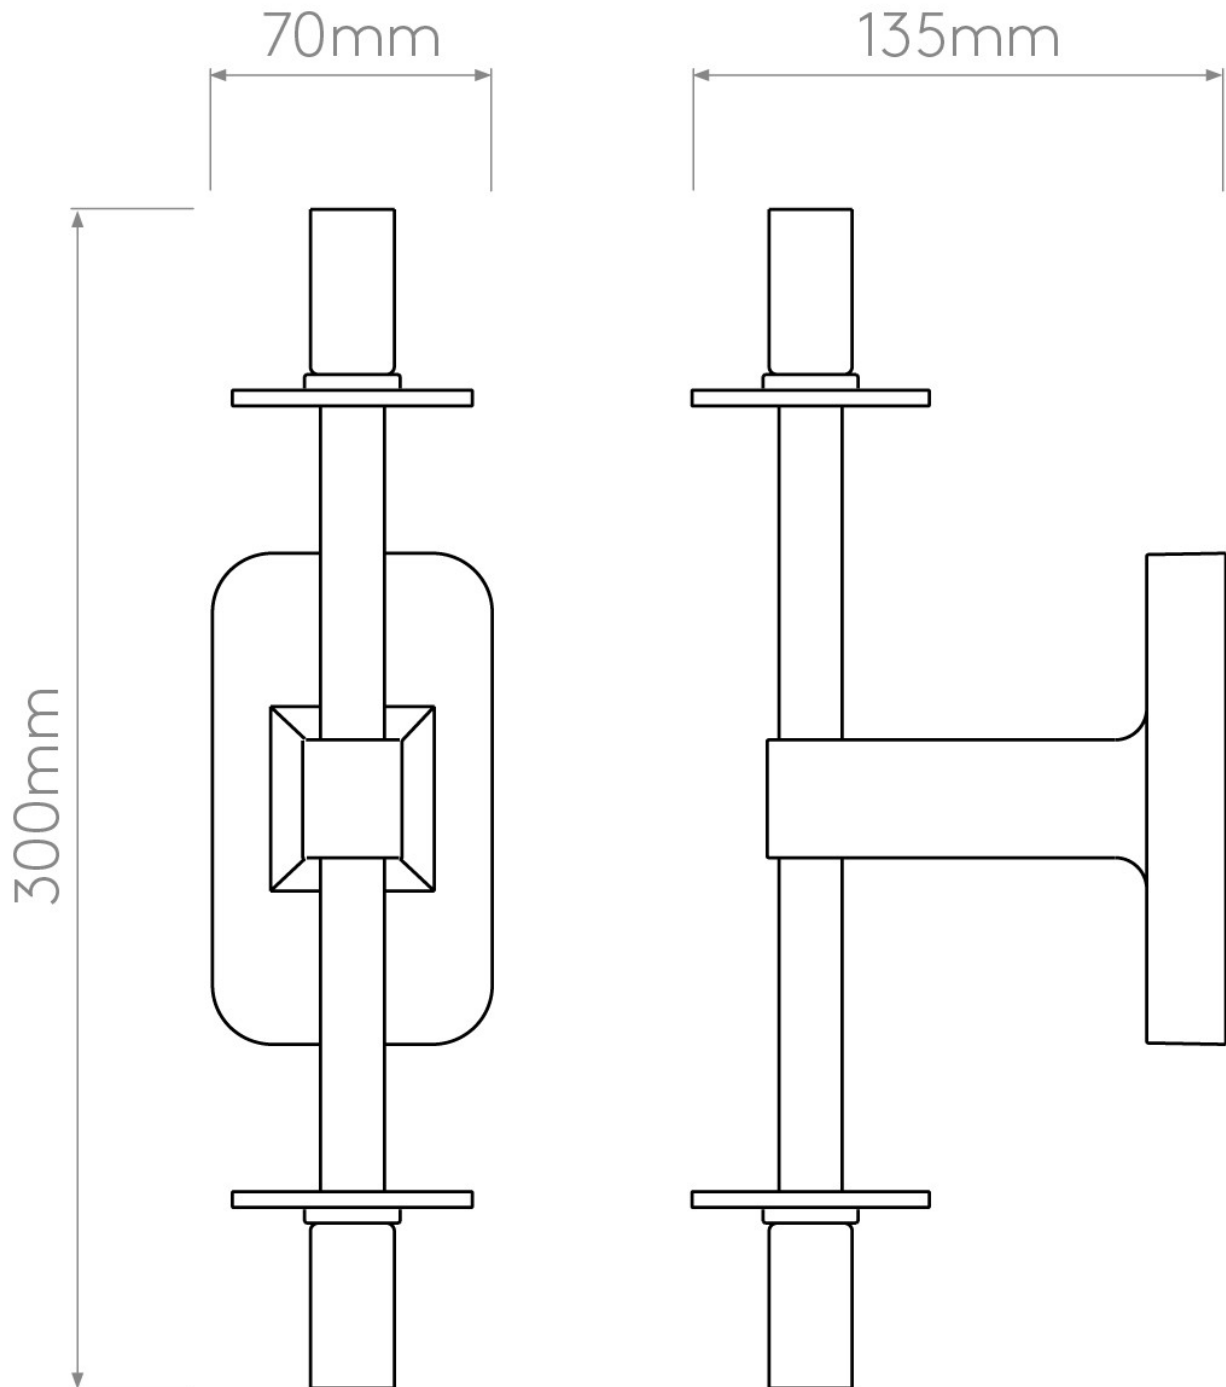

Astro Lighting - Tacoma Twin 1429002 & 5036009 - IP44 Polished Chrome Wall Light with Opal Reed Glass Shades

CONTACT