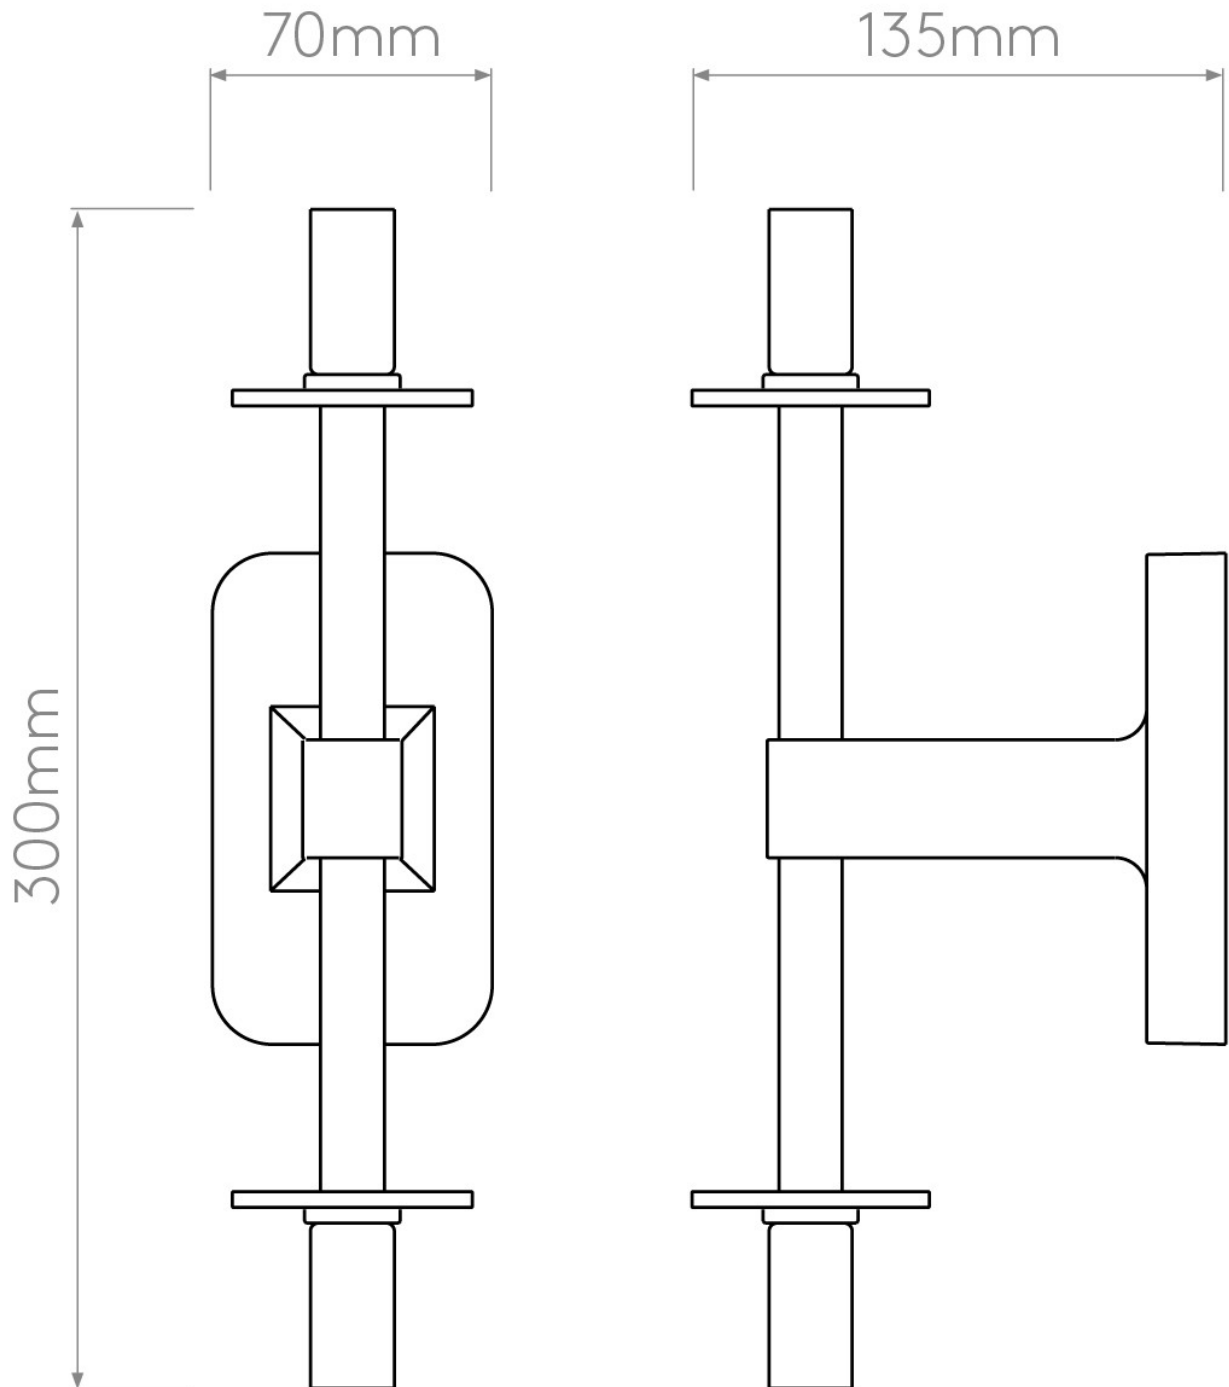

Astro Lighting - Tacoma Twin 1429005 & 5036009 - IP44 Matt Black Wall Light with Opal Reed Glass Shades

CONTACT