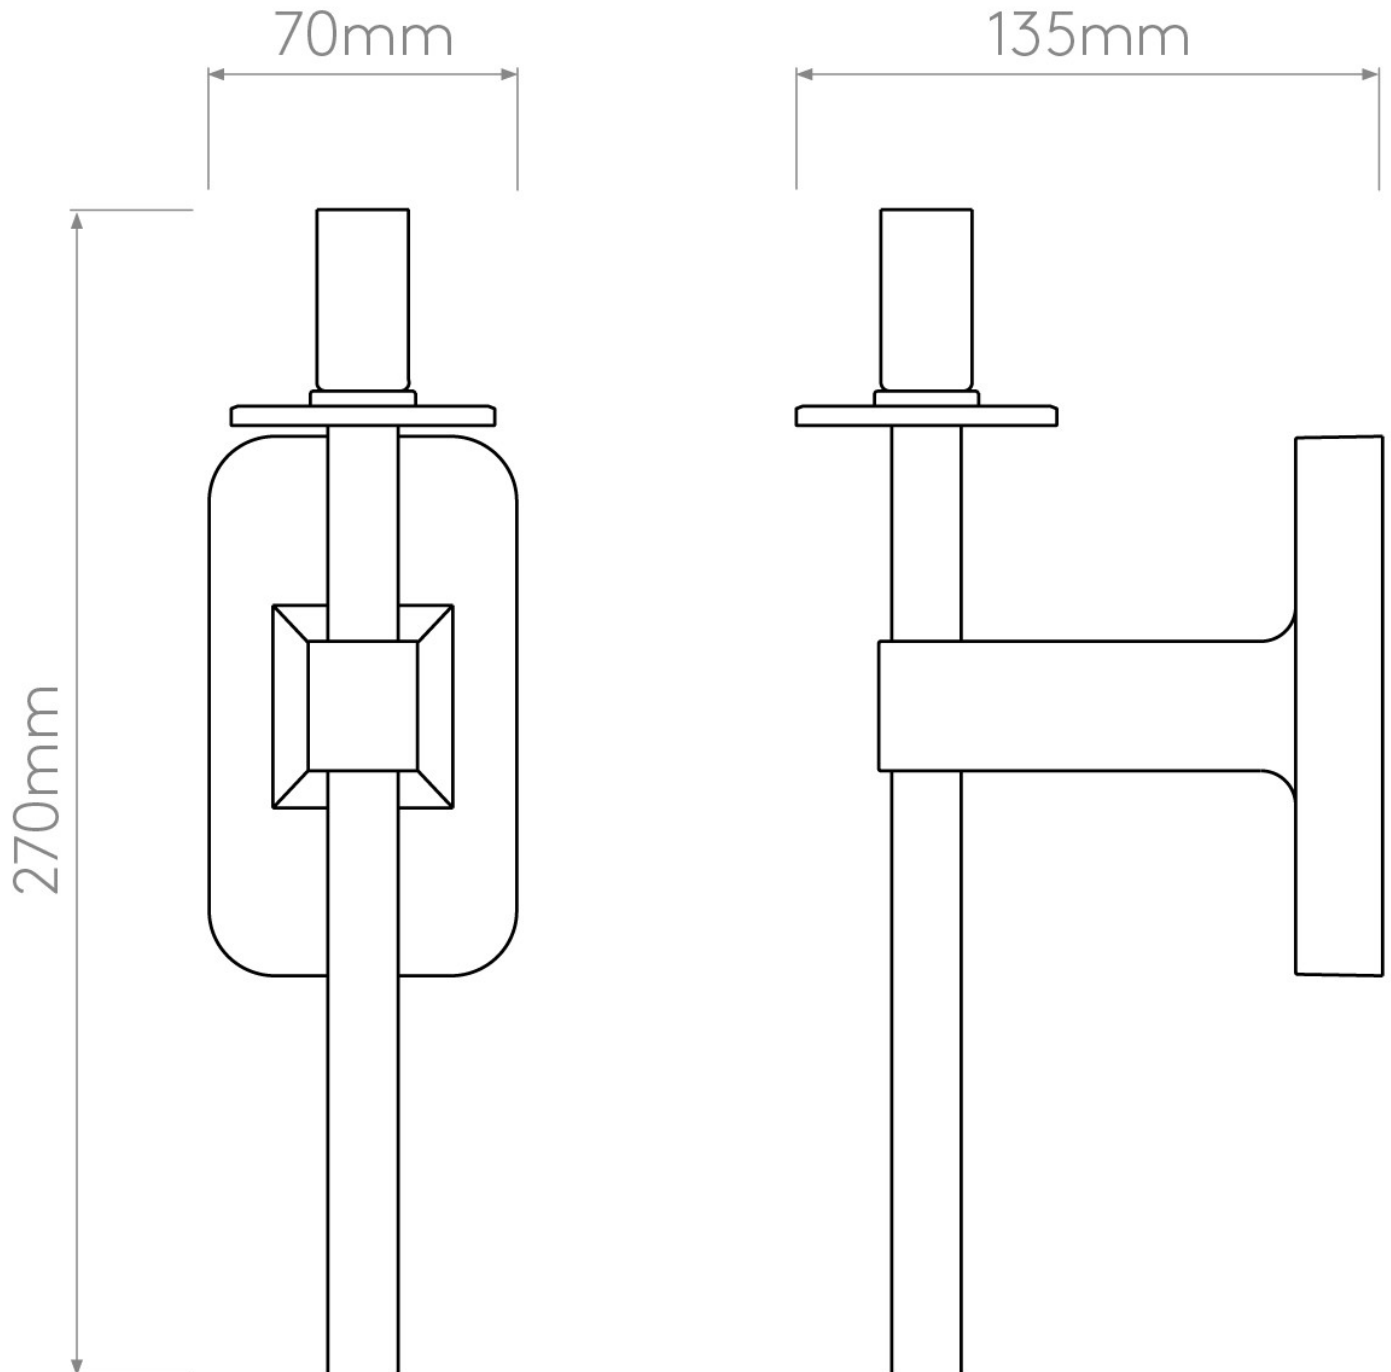

Astro Lighting - Tacoma Single 1429001 & 5036010 - IP44 Polished Chrome Wall Light with Smoked Ribbed Reed Glass Shade

CONTACT