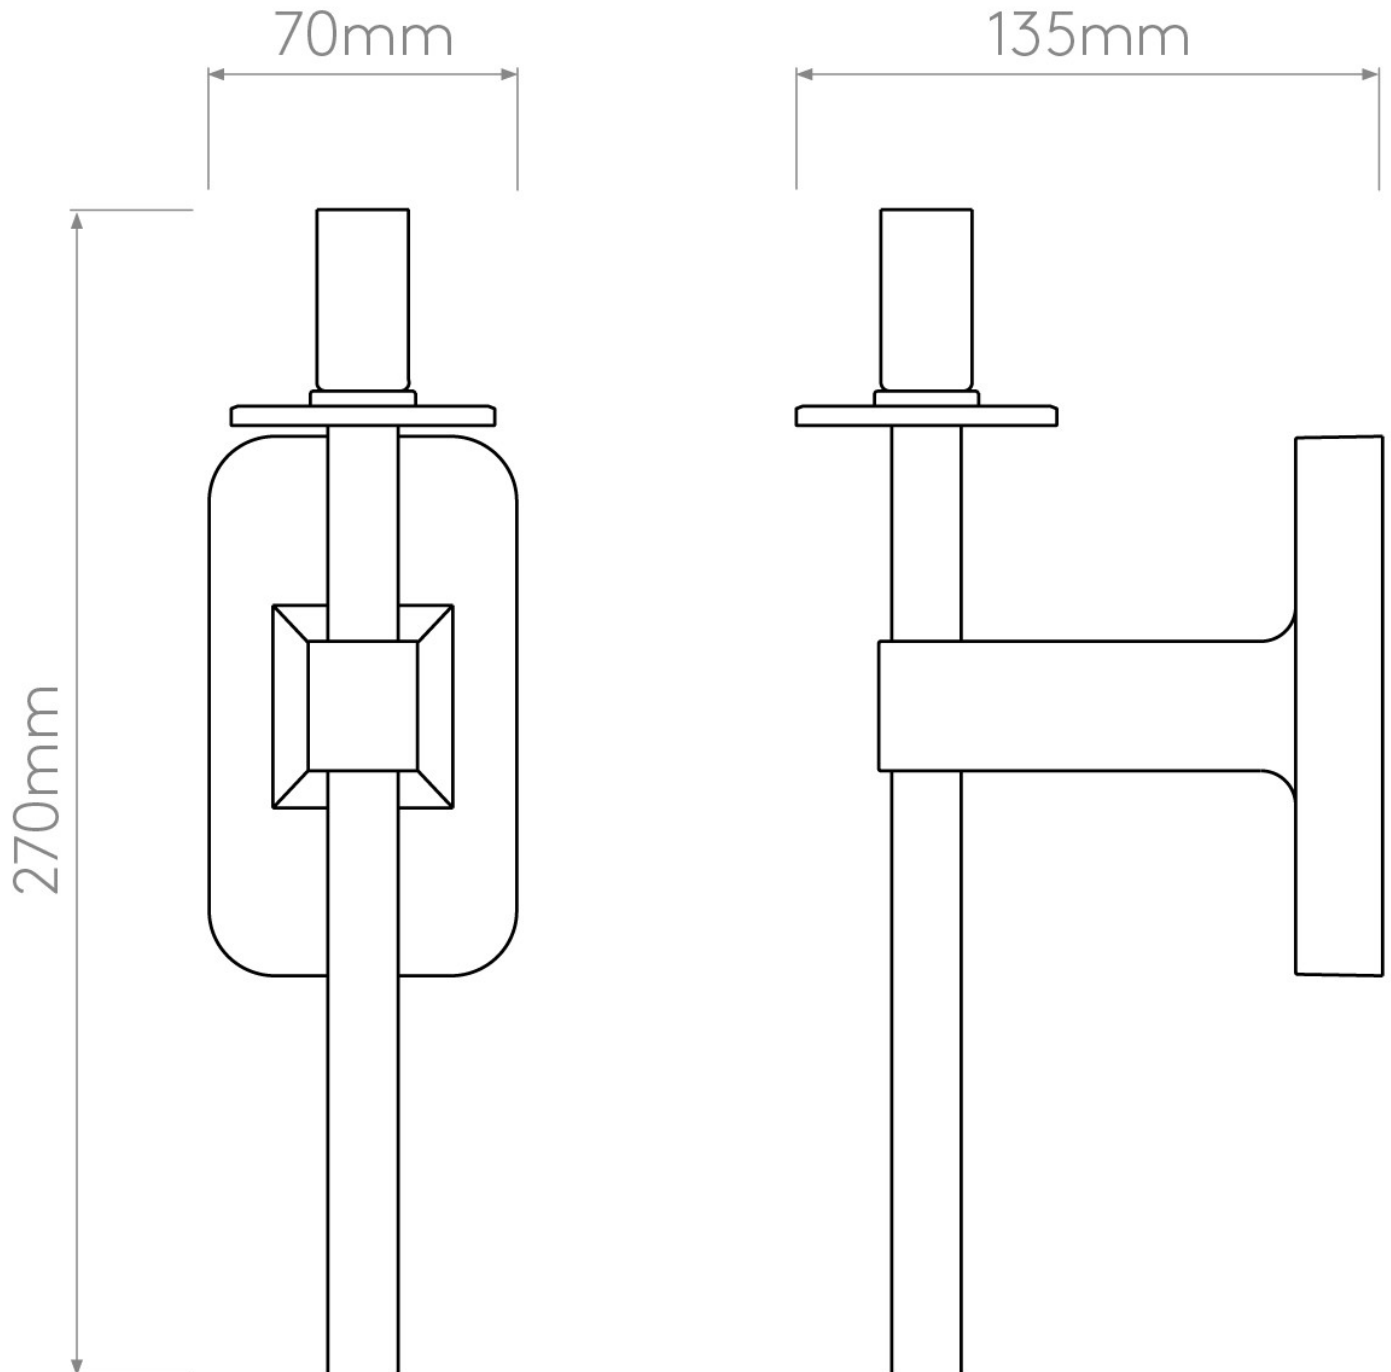

Astro Lighting - Tacoma Single 1429007 & 5036010 - IP44 Antique Brass Wall Light with Smoked Ribbed Reed Glass Shade

CONTACT