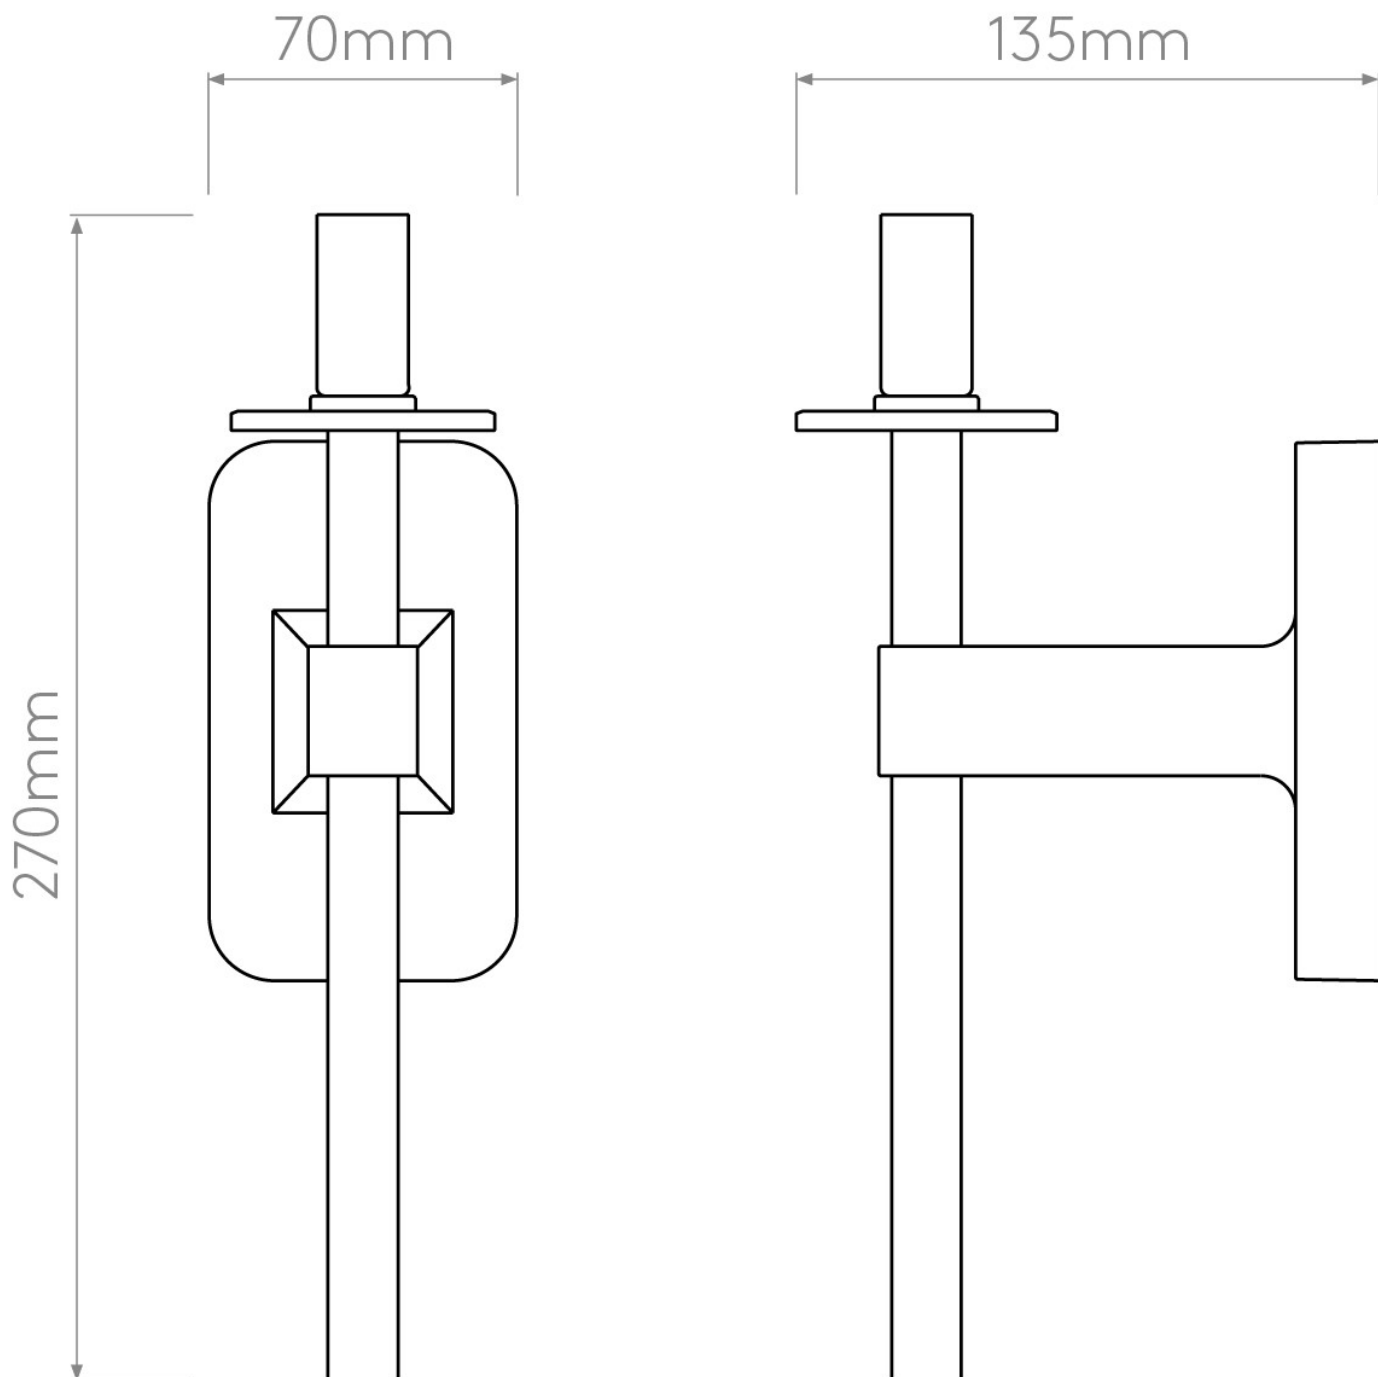

Astro Lighting - Tacoma Single 1429004 & 5036010 - IP44 Matt Black Wall Light with Smoked Ribbed Reed Glass Shade