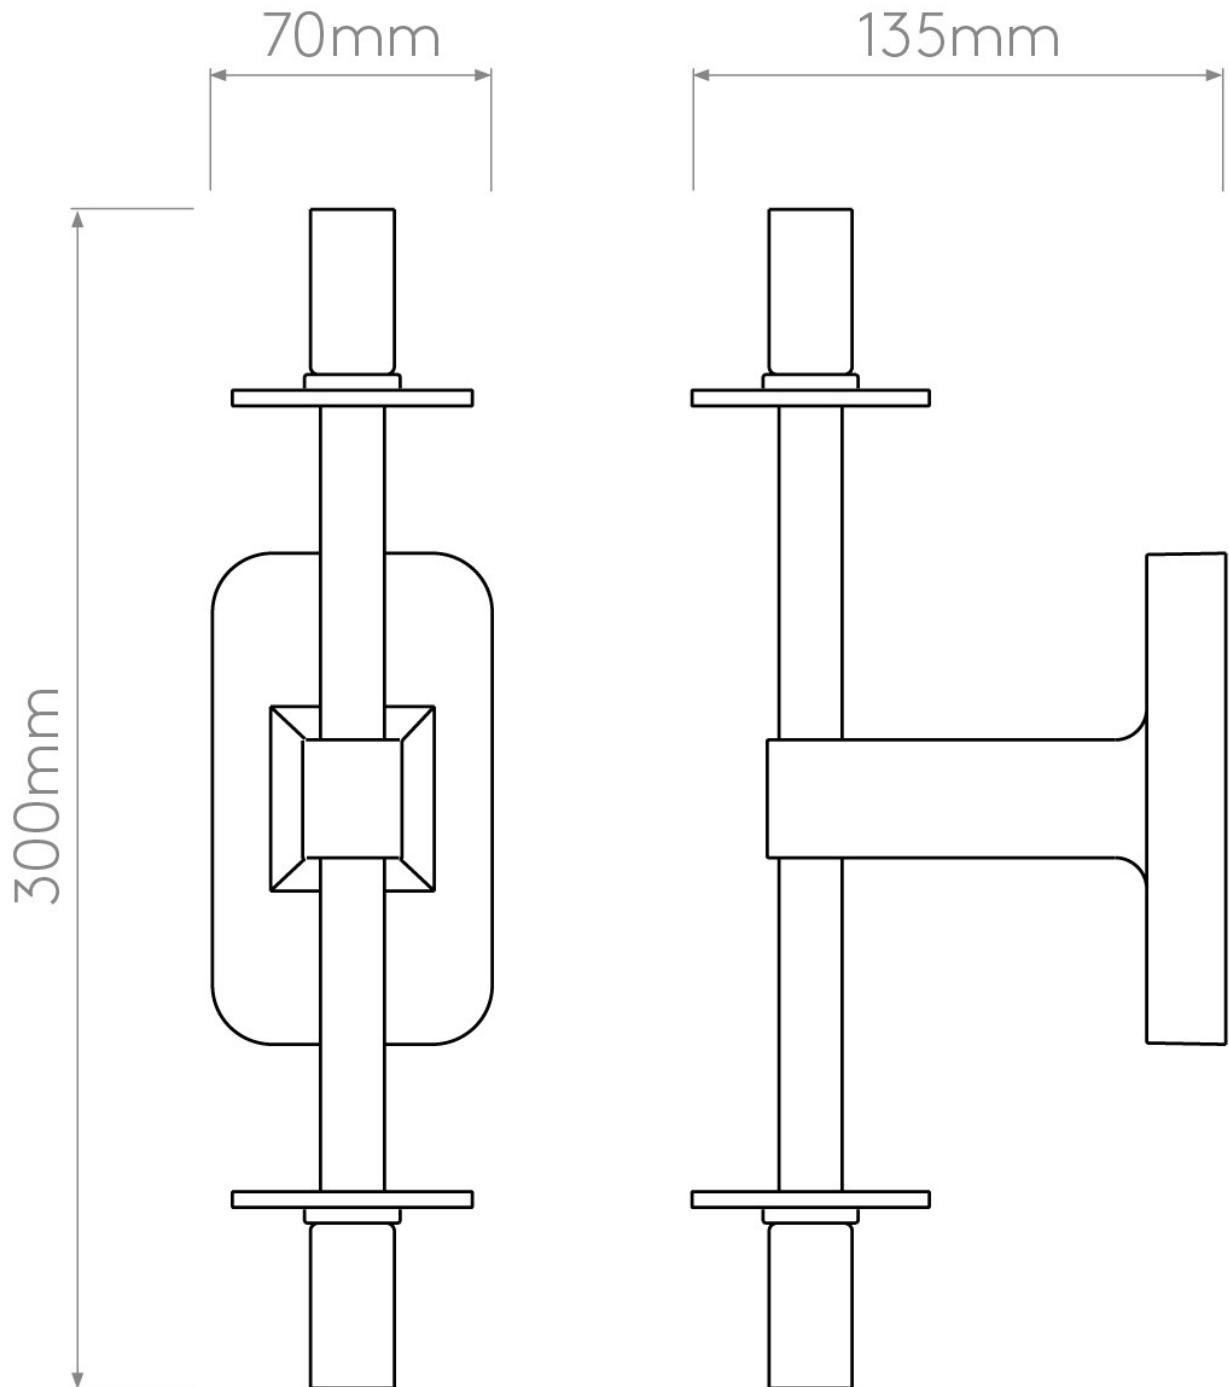

Astro Lighting - Tacoma Twin 1429005 & 5036010 - IP44 Matt Black Wall Light with Smoked Ribbed Reed Glass Shades

CONTACT