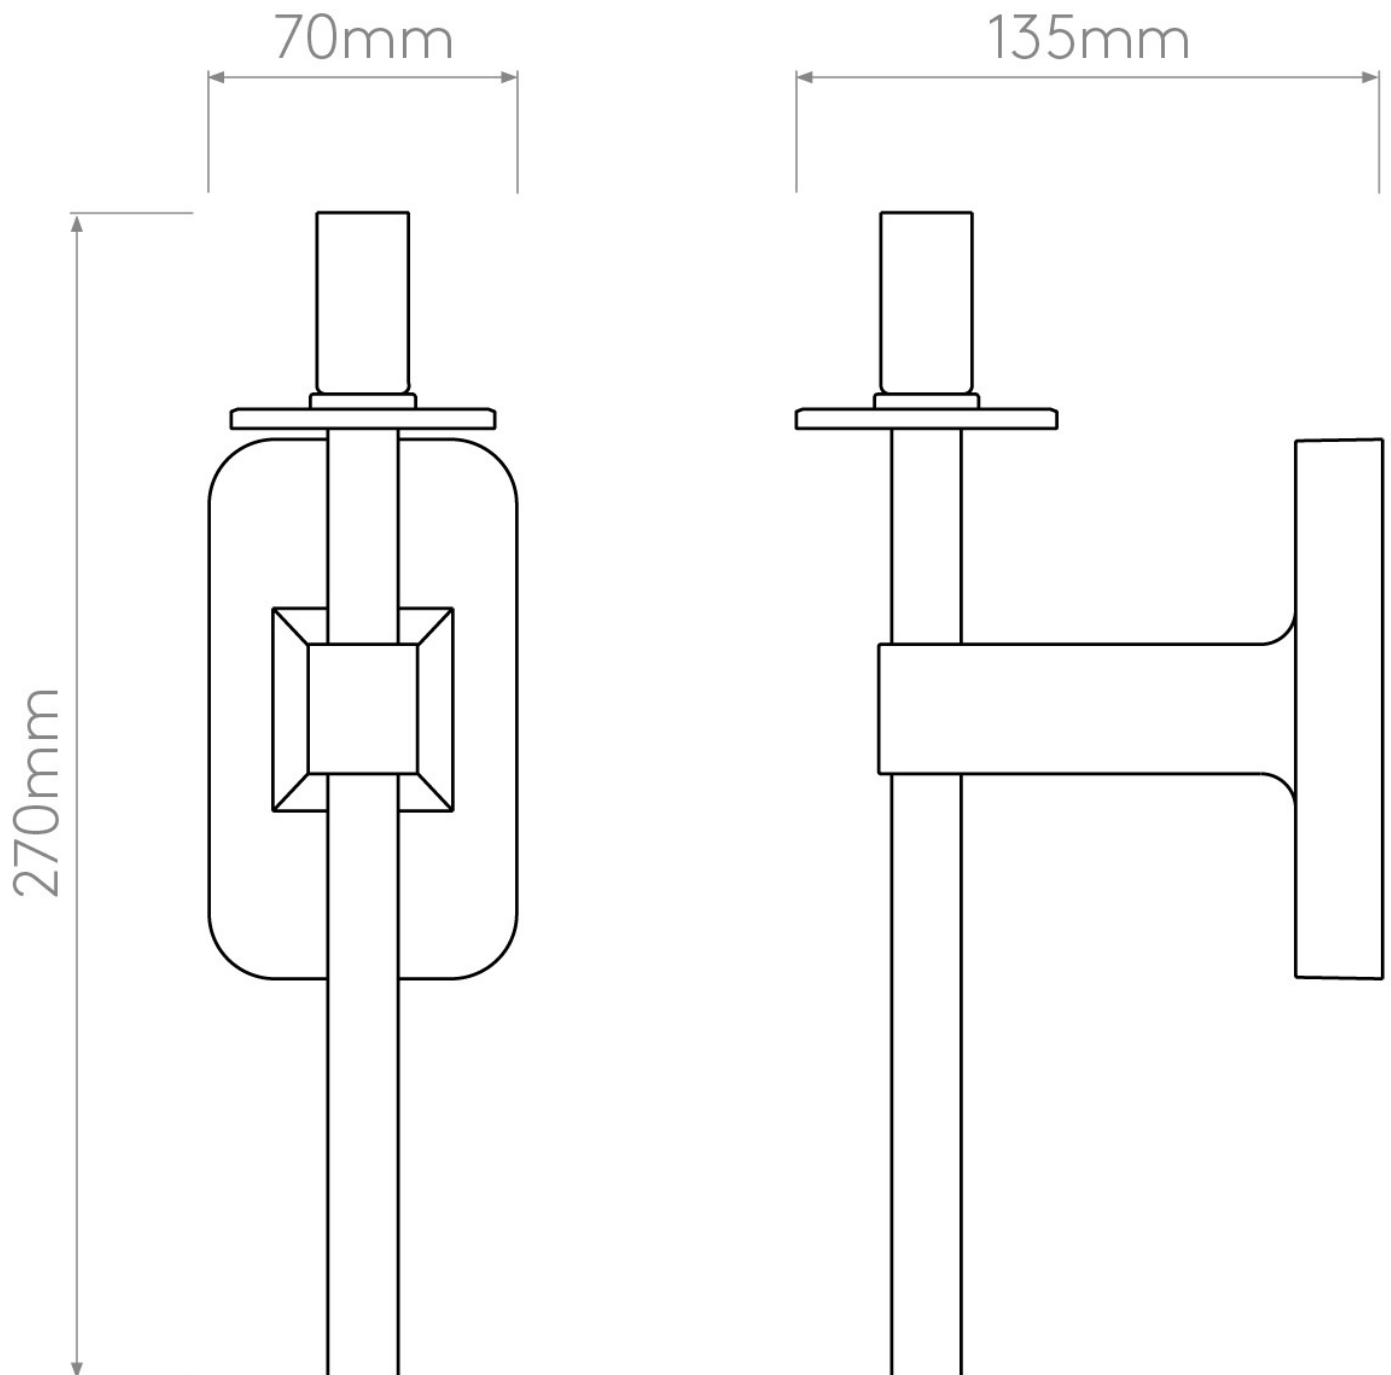

Astro Lighting - Tacoma Single 1429001 & 5036007 - IP44 Polished Chrome Wall Light with Opal Tulip Glass Shade

CONTACT