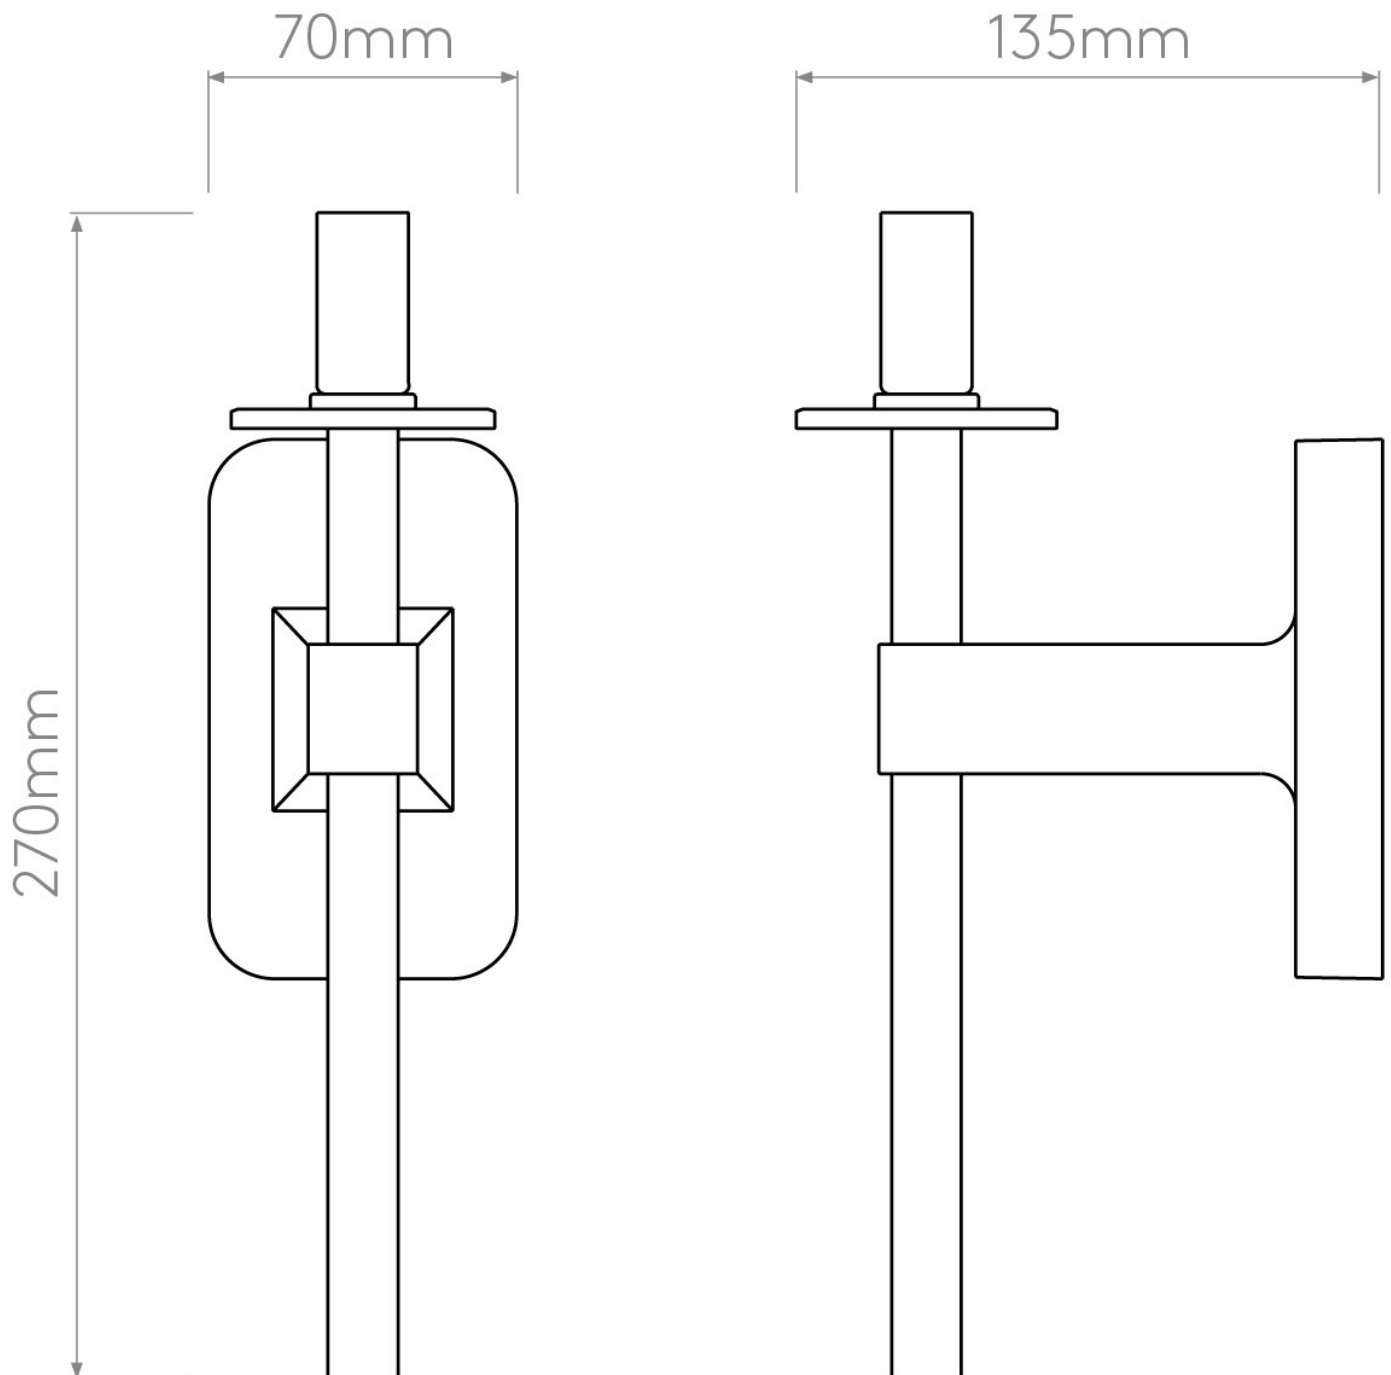

Astro Lighting - Tacoma Single 1429004 & 5036007 - IP44 Matt Black Wall Light with Opal Tulip Glass Shade

CONTACT