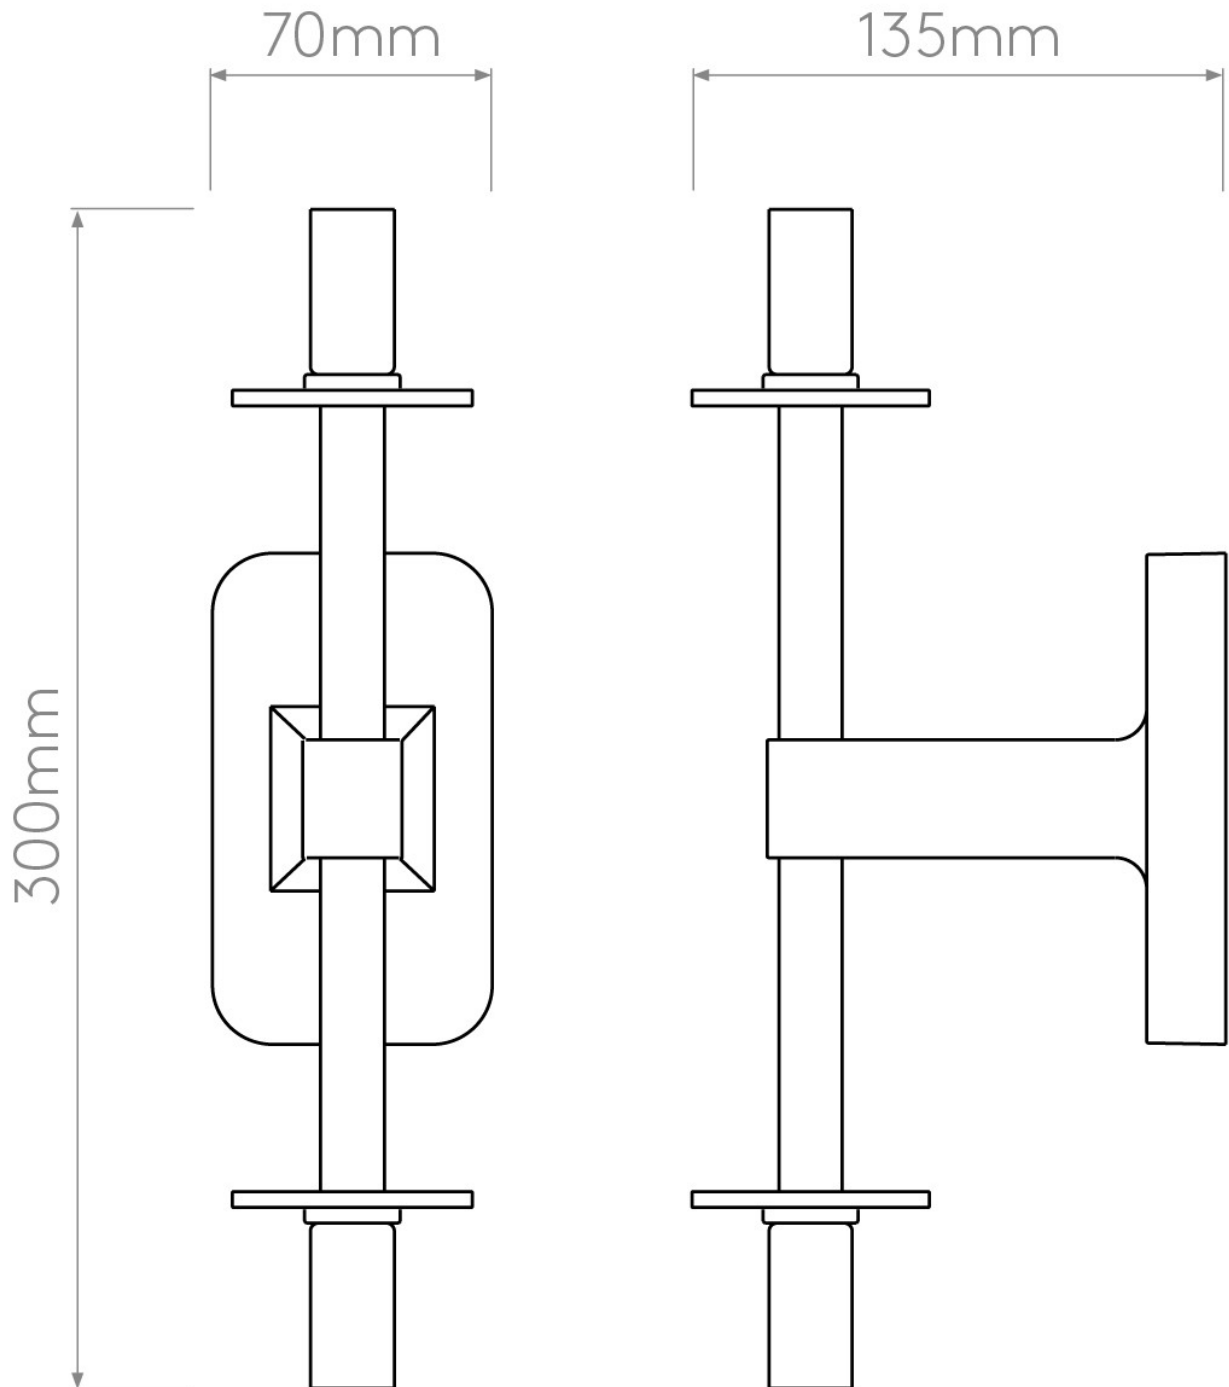

Astro Lighting - Tacoma Twin 1429002 & 5036007 - IP44 Polished Chrome Wall Light with Opal Tulip Glass Shades