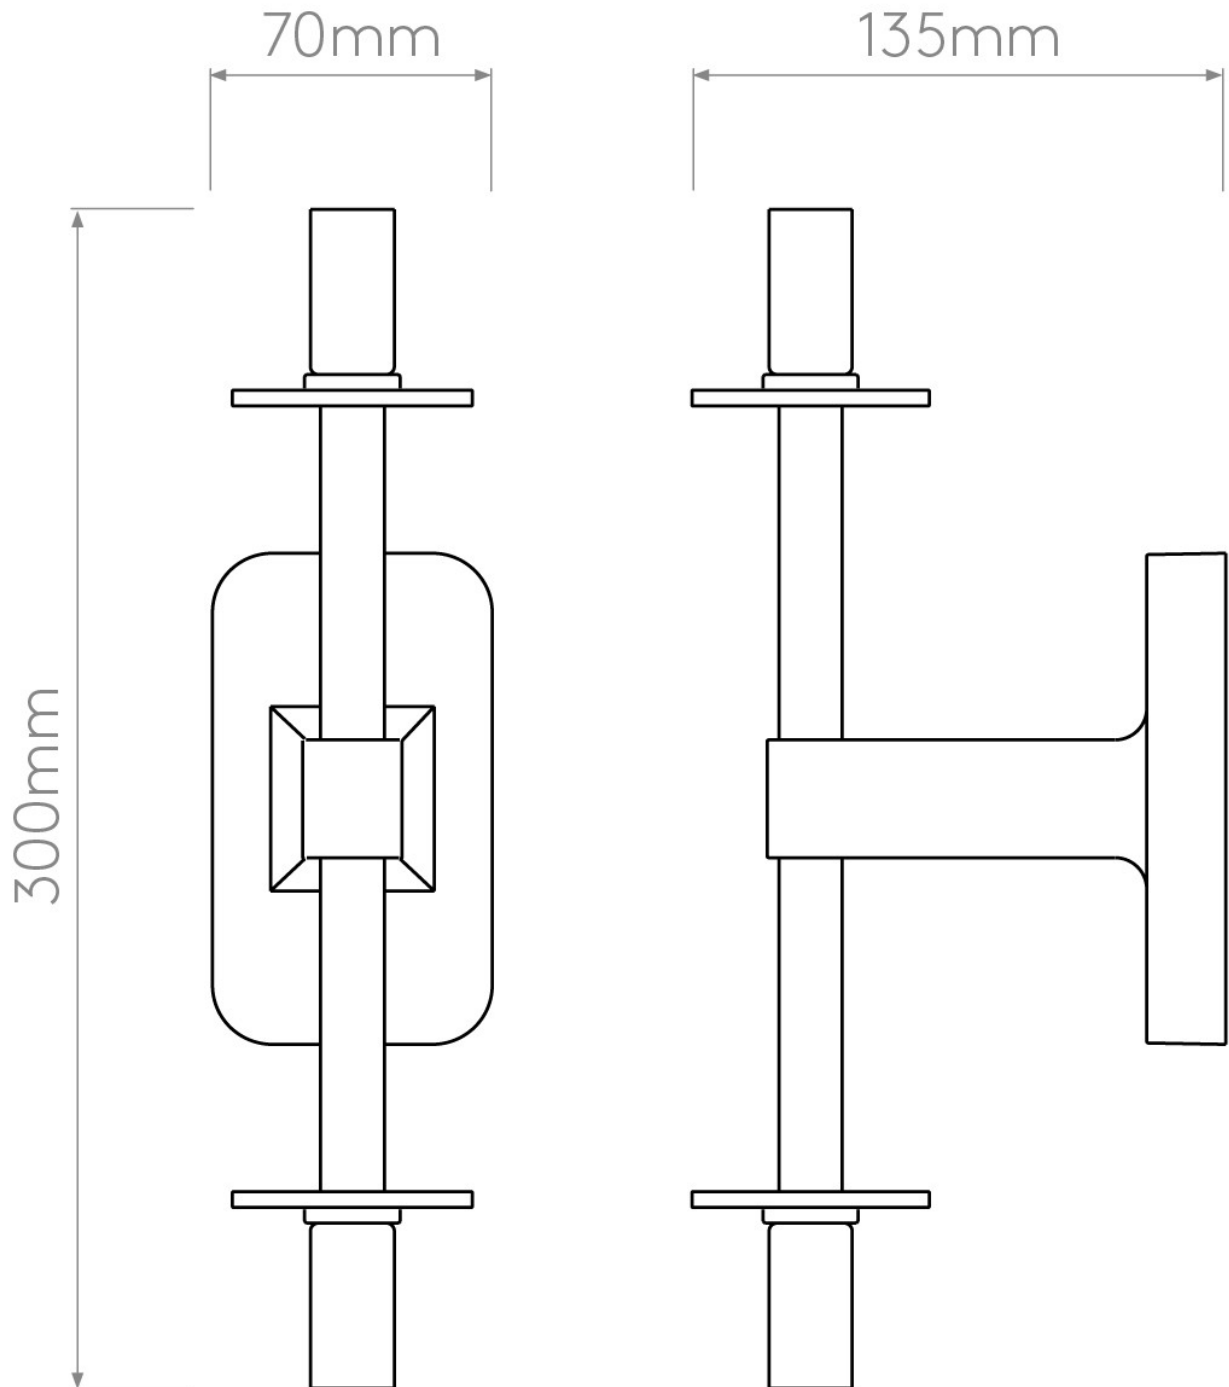

Astro Lighting - Tacoma Twin 1429008 & 5036007 - IP44 Antique Brass Wall Light with Opal Tulip Glass Shades