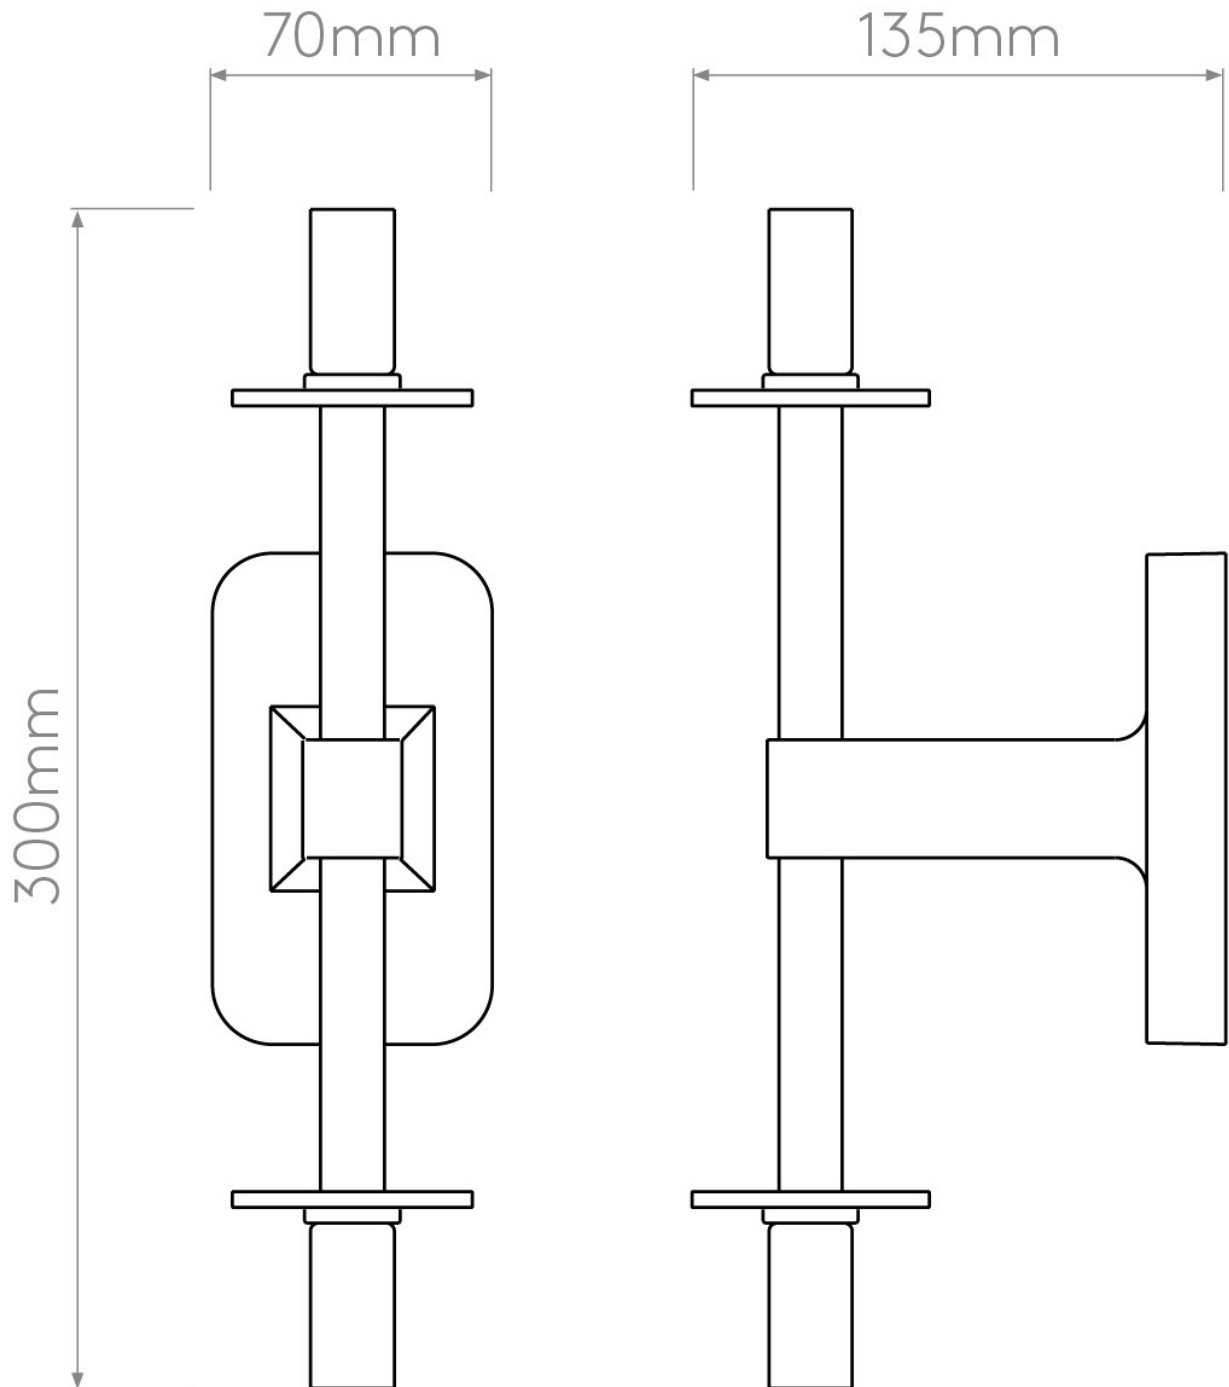

Astro Lighting - Tacoma Twin 1429005 & 5036007 - IP44 Matt Black Wall Light with Opal Tulip Glass Shades