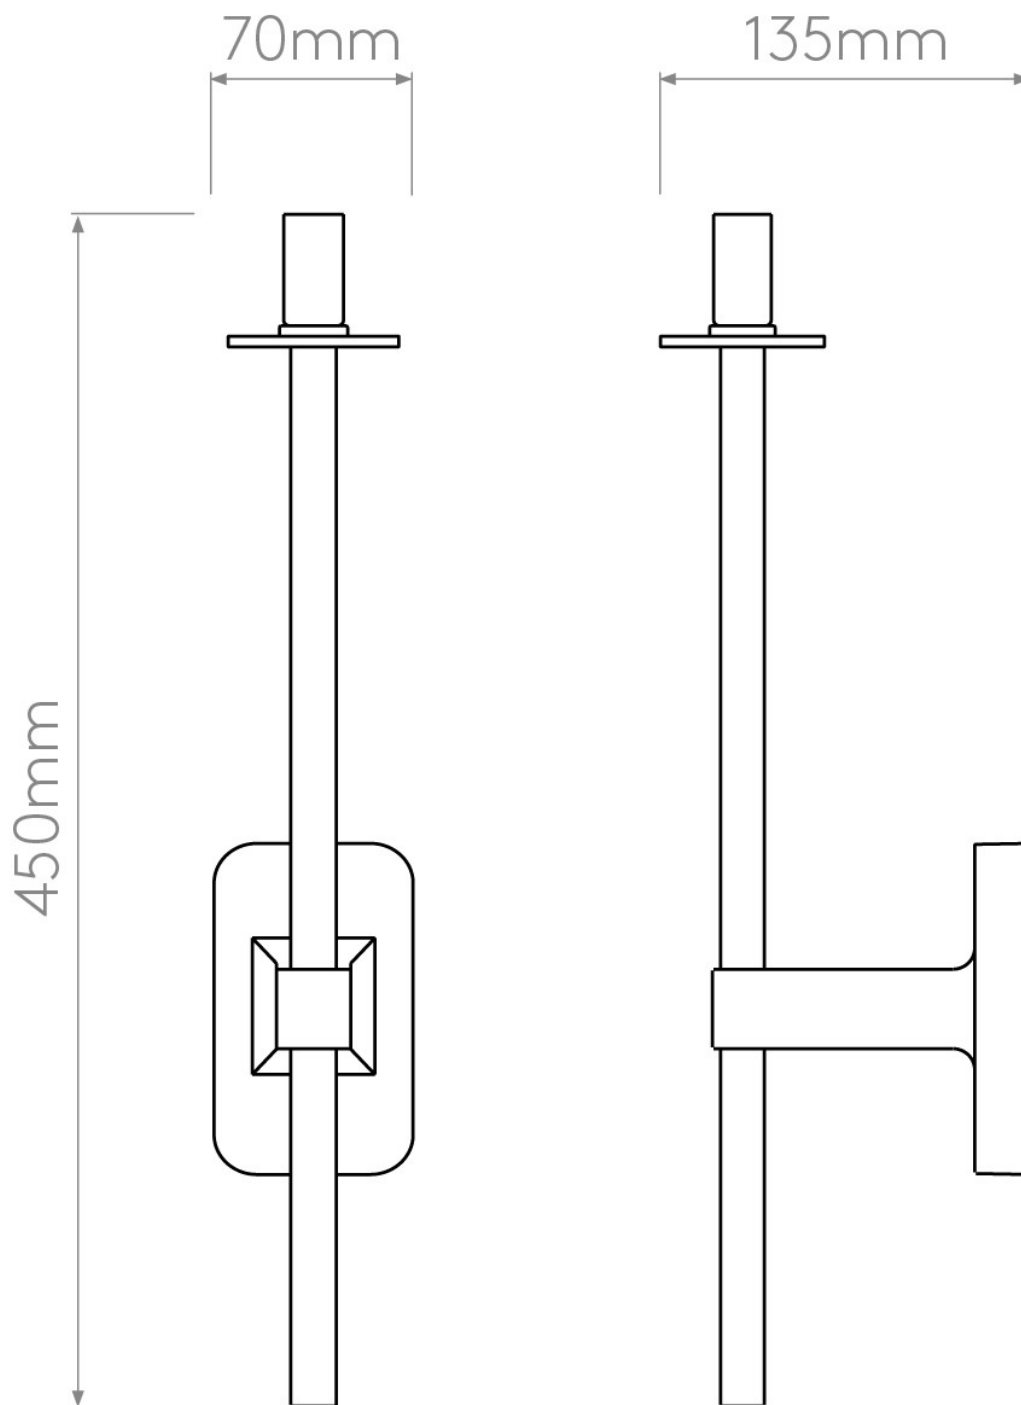

Astro Lighting - Tacoma Single Grande 1429009 & 5036007 - IP44 Antique Brass Wall Light with Opal Tulip Glass Shade

CONTACT