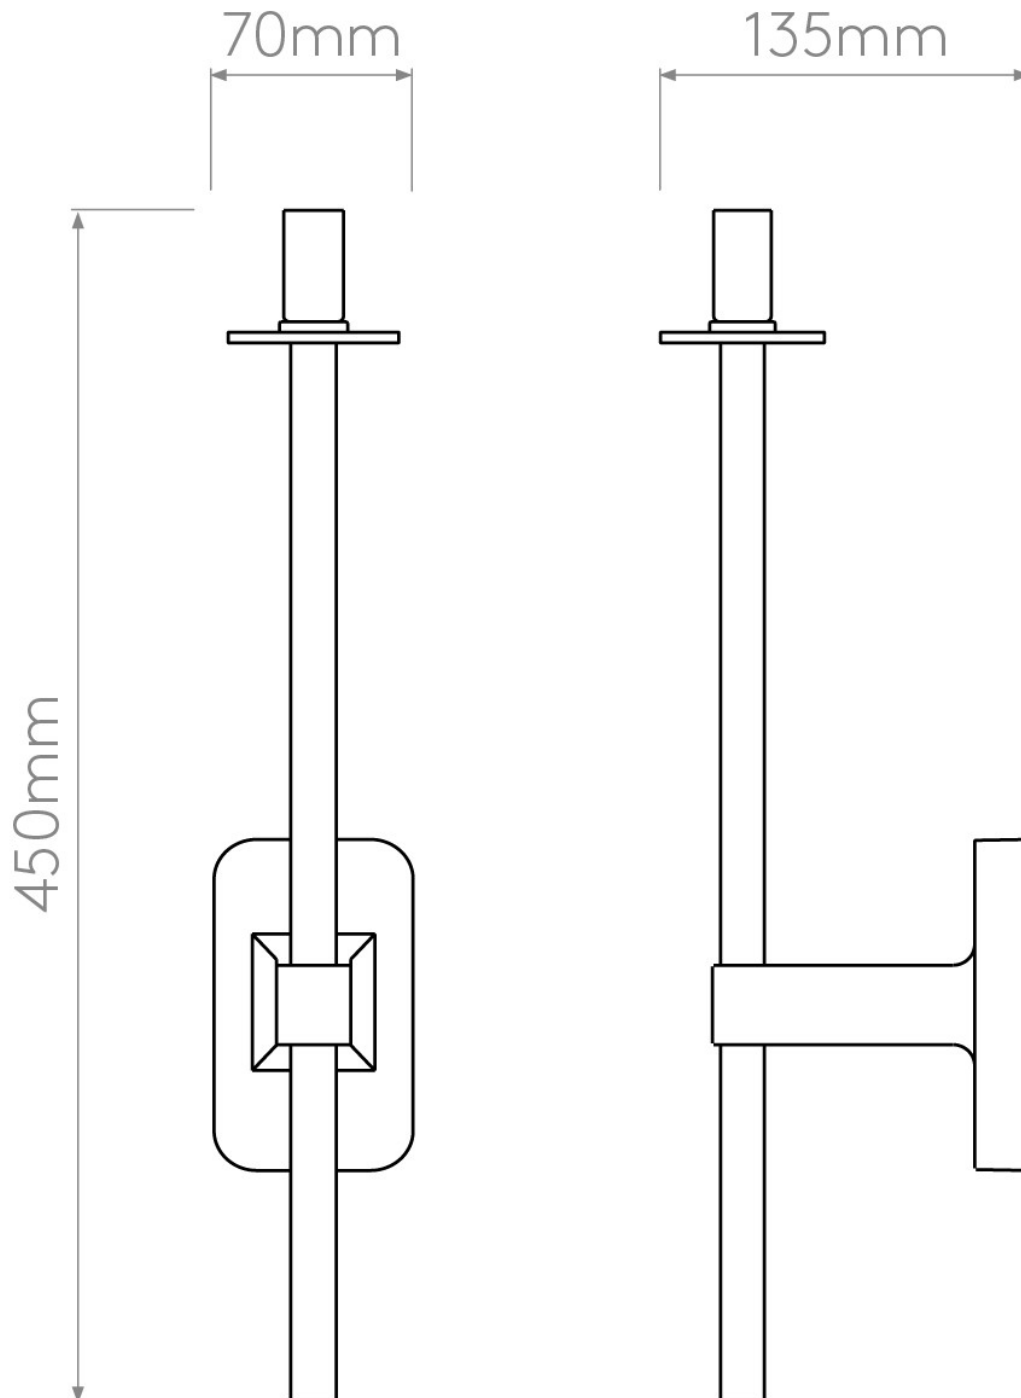

Astro Lighting - Tacoma Single Grande 1429006 & 5036007 - IP44 Matt Black Wall Light with Opal Tulip Glass Shade

CONTACT