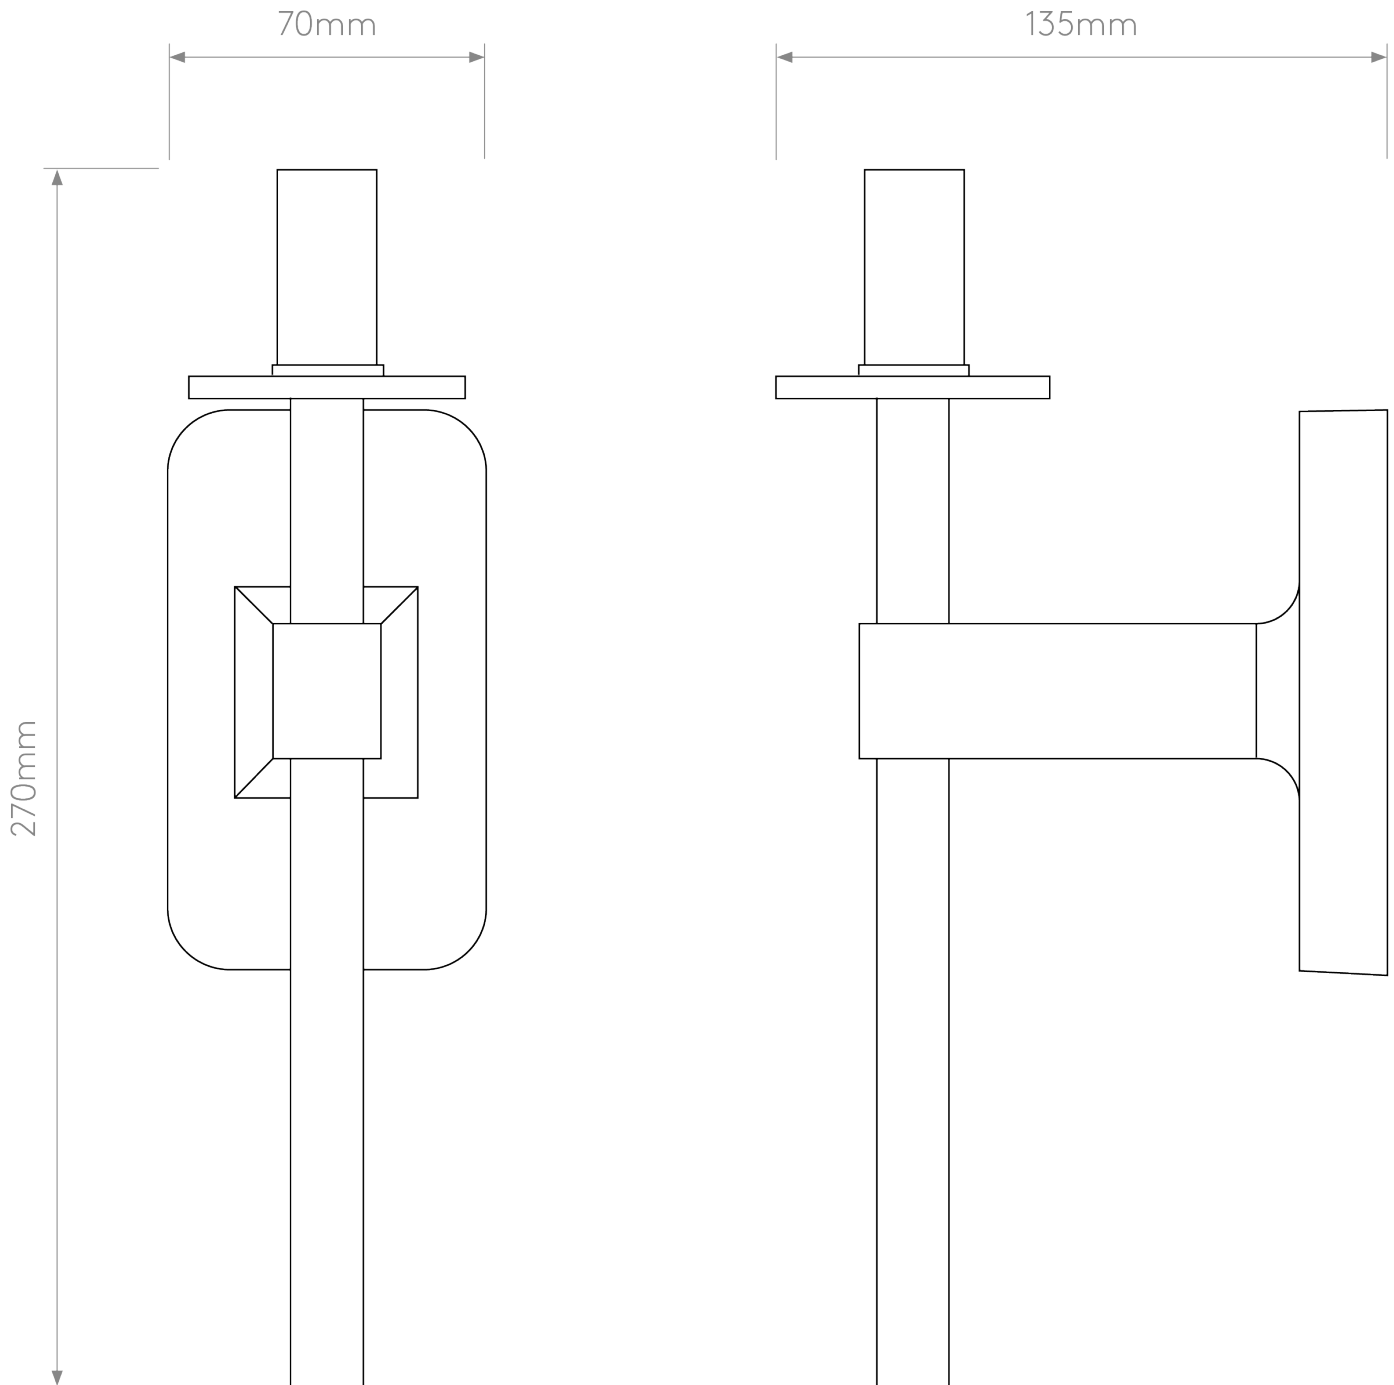

Astro Lighting - Tacoma Single 1429001 & 5036008 - IP44 Polished Chrome Wall Light with Smoked Ribbed Tulip Glass Shade