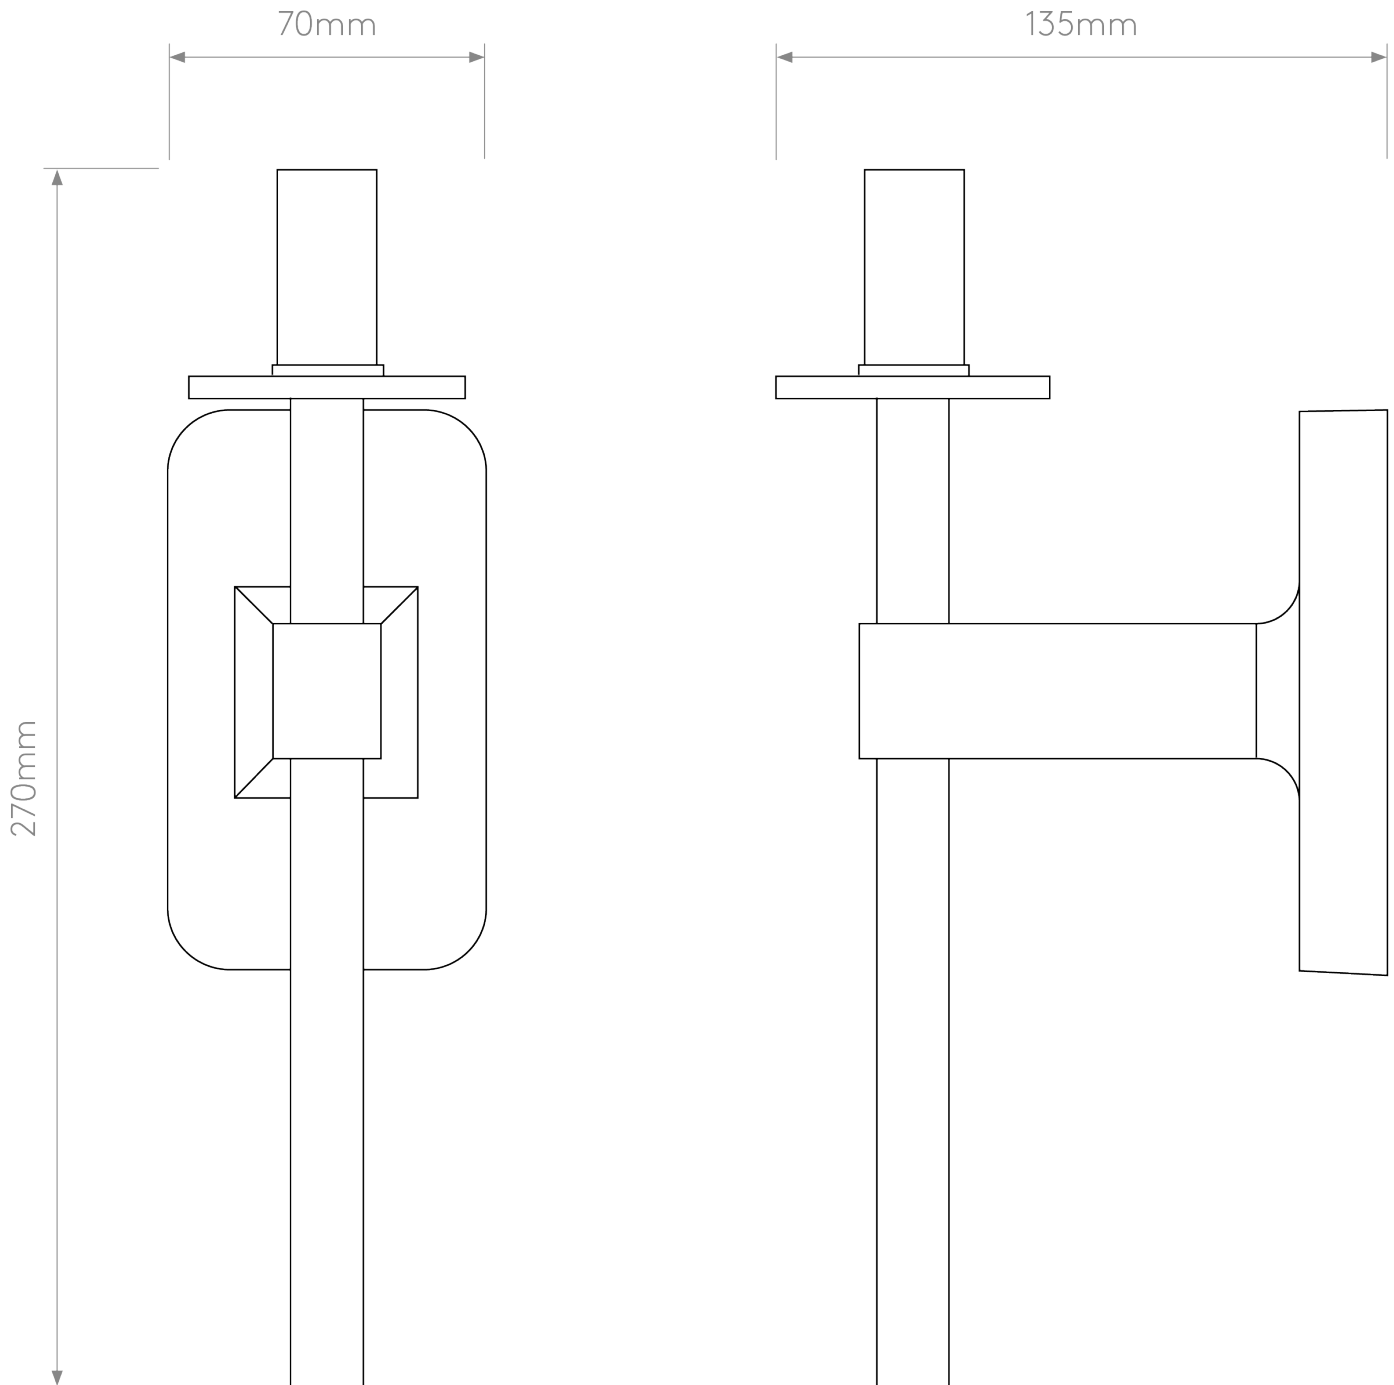

Astro Lighting - Tacoma Single 1429007 & 5036008 - IP44 Antique Brass Wall Light with Smoked Ribbed Tulip Glass Shade

CONTACT