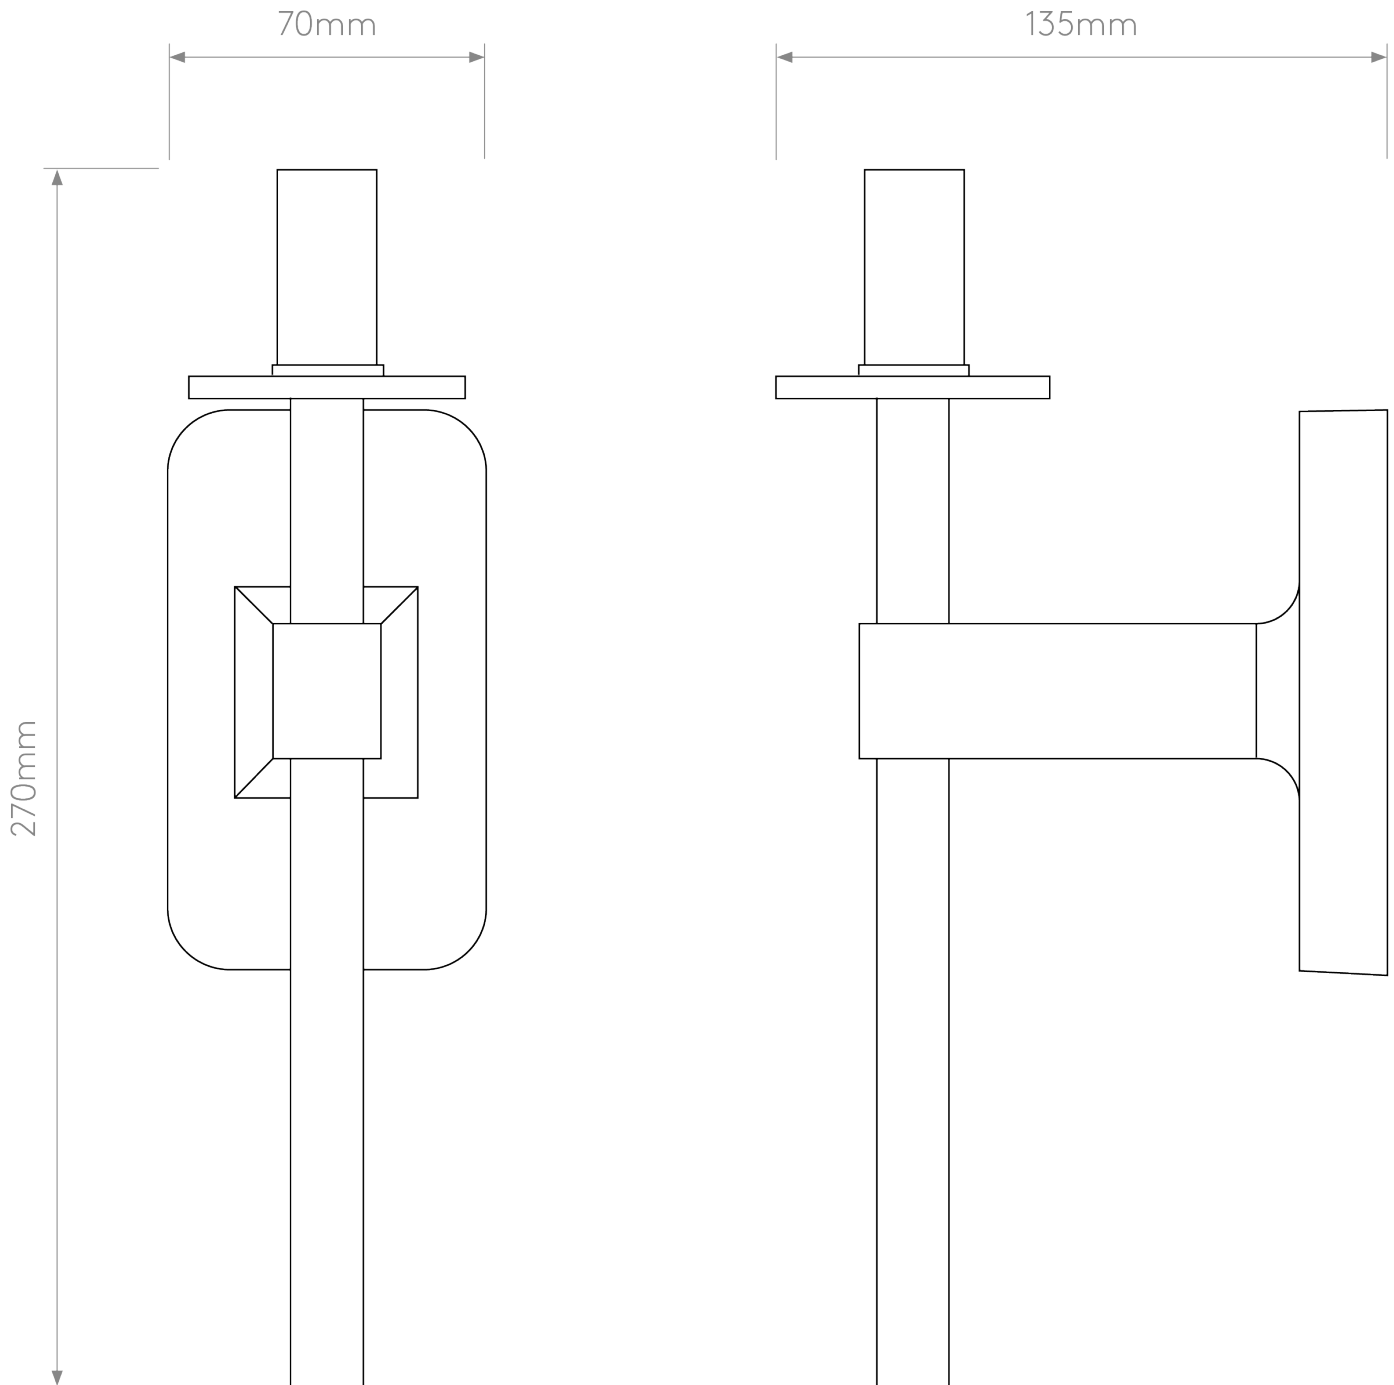

Astro Lighting - Tacoma Single 1429004 & 5036008 - IP44 Matt Black Wall Light with Smoked Ribbed Tulip Glass Shade

**CONTACT**