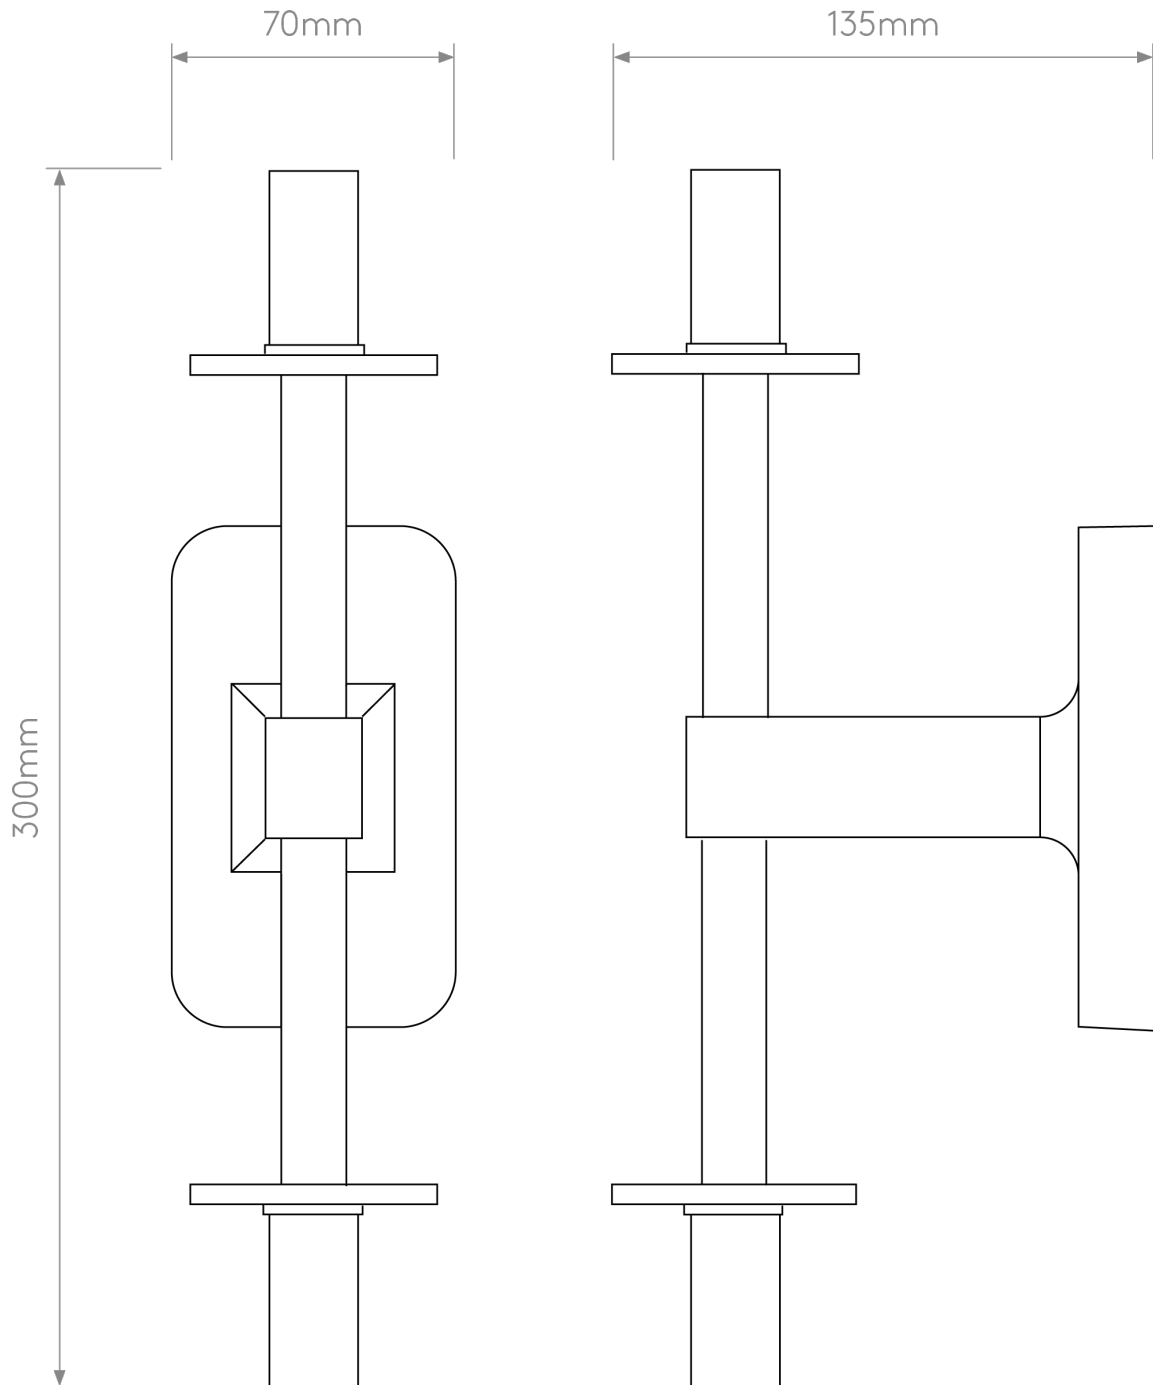

Astro Lighting - Tacoma Twin 1429002 & 5036008 - IP44 Polished Chrome Wall Light with Smoked Ribbed Tulip Glass Shades

CONTACT