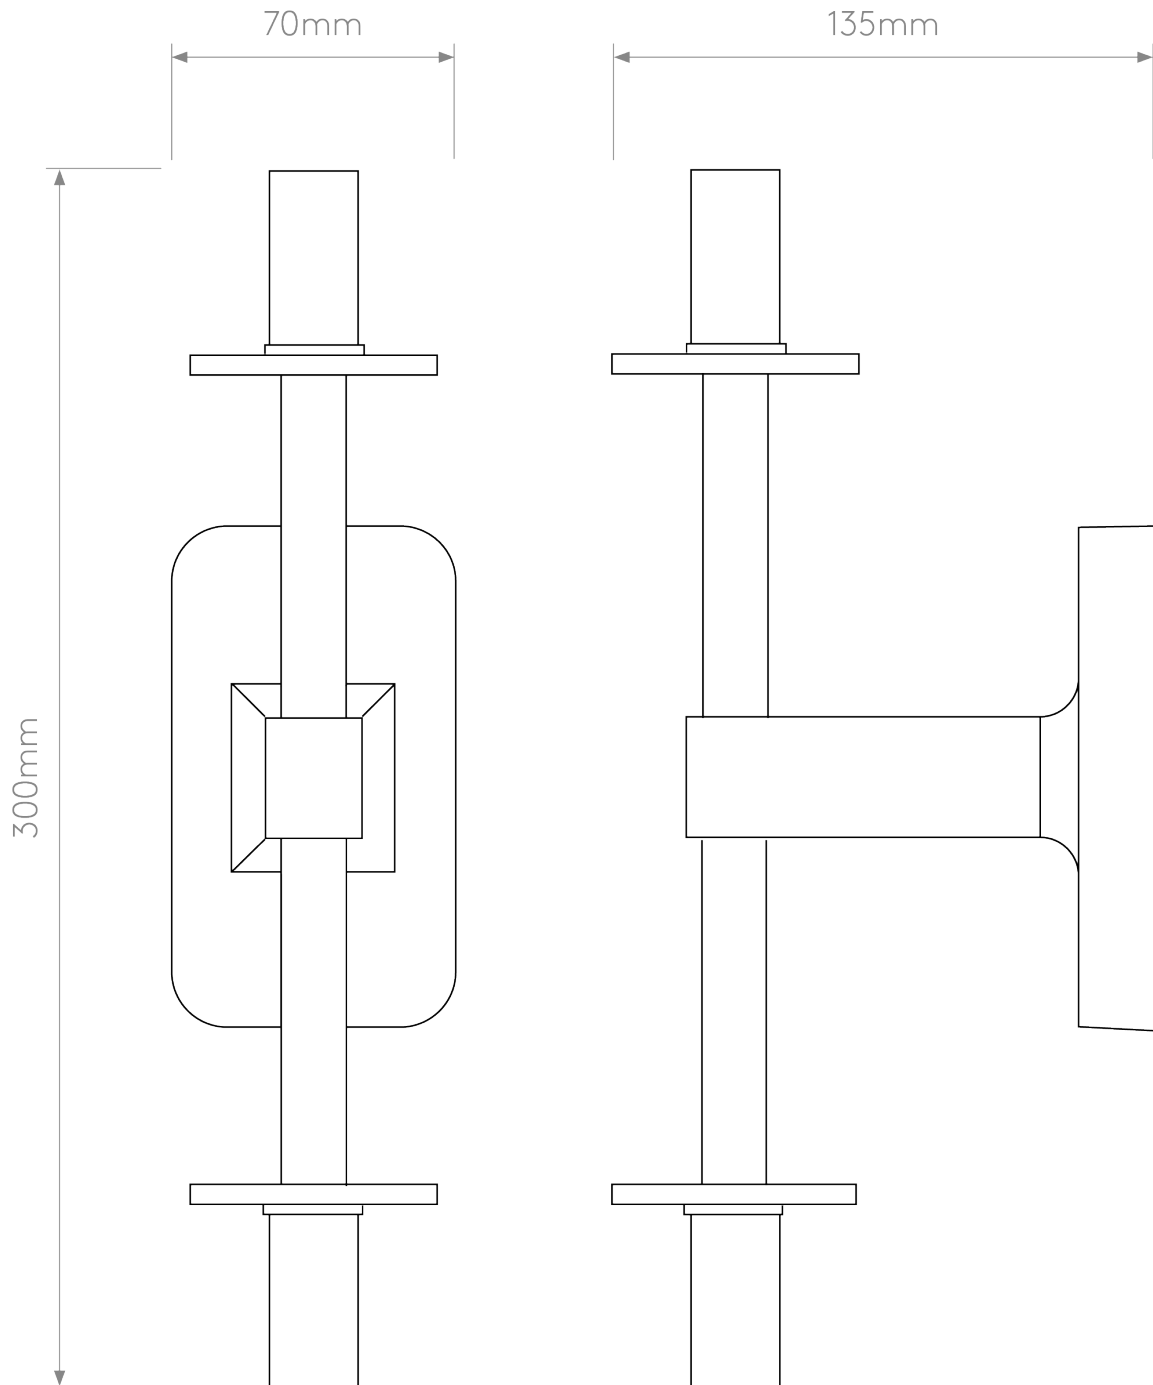

Astro Lighting - Tacoma Twin 1429008 & 5036008 - IP44 Antique Brass Wall Light with Smoked Ribbed Tulip Glass Shades

CONTACT