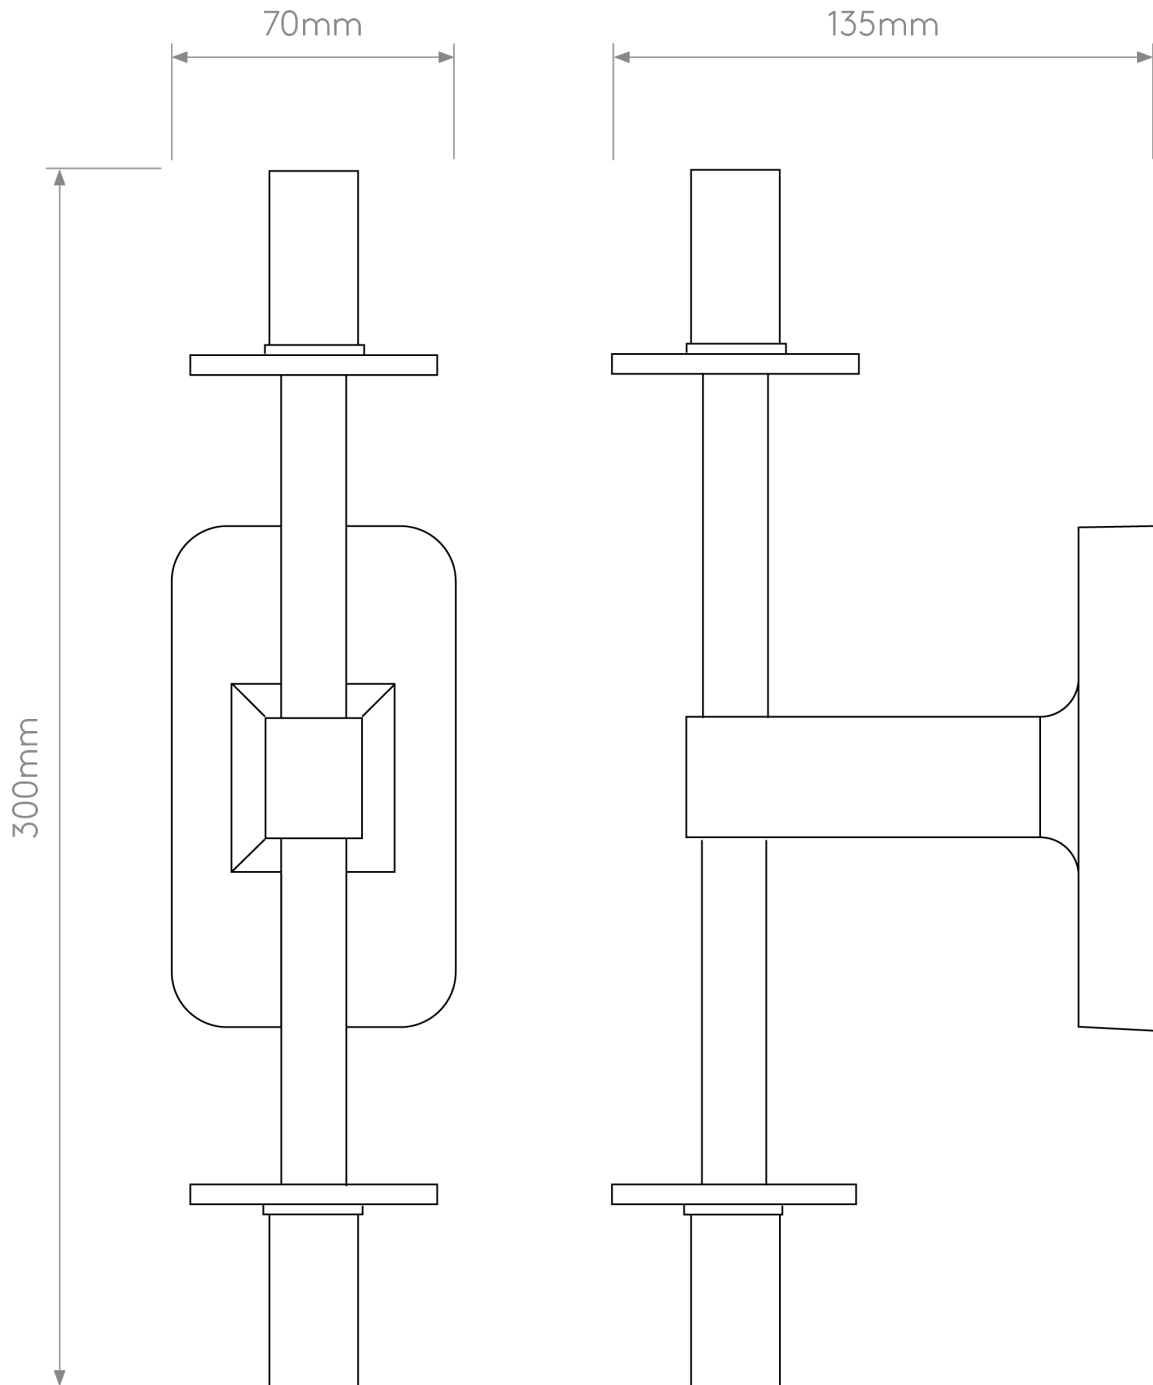

Astro Lighting - Tacoma Twin 1429005 & 5036008 - IP44 Matt Black Wall Light with Smoked Ribbed Tulip Glass Shades

**CONTACT**