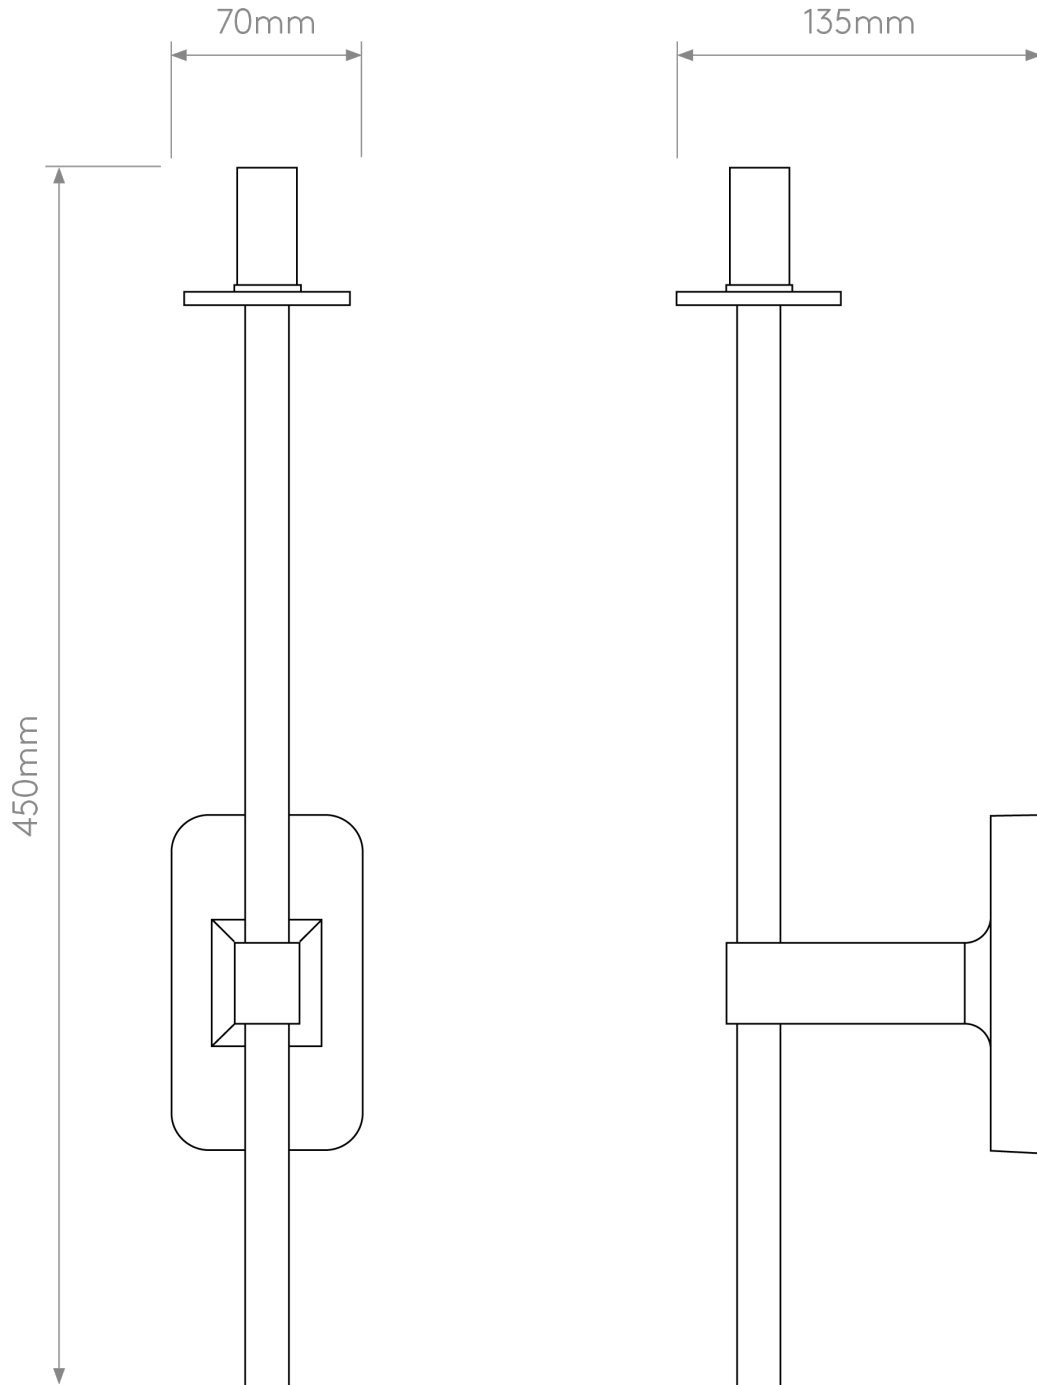

Astro Lighting - Tacoma Single Grande 1429009 & 5036008 - IP44 Antique Brass Wall Light with Smoked Ribbed Tulip Glass

CONTACT