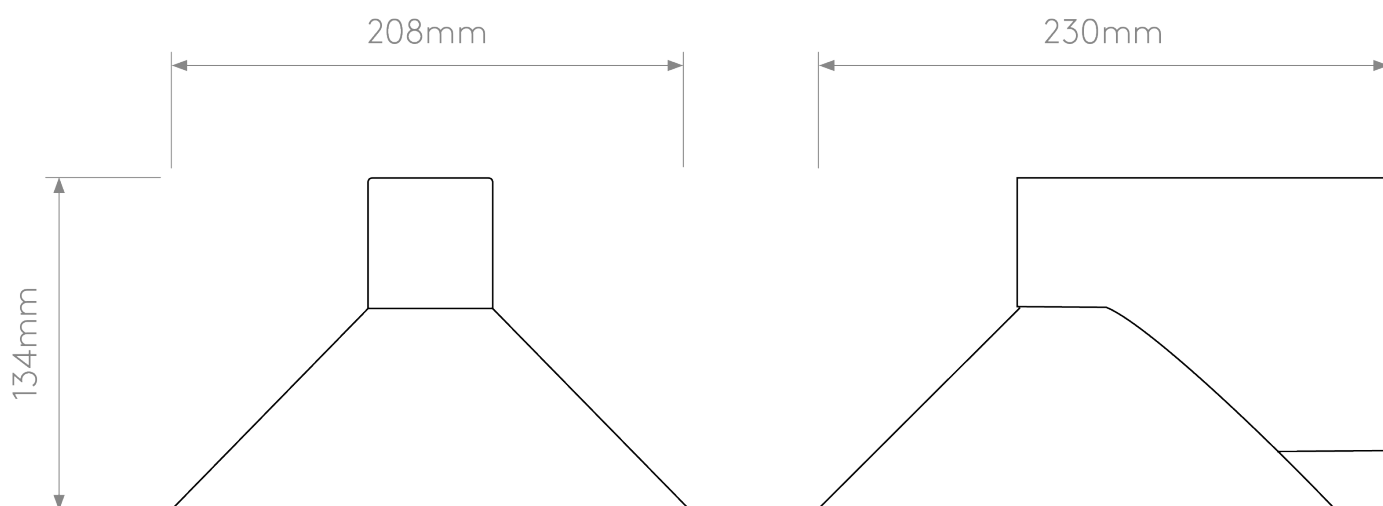

Astro Lighting - Conic 1451001 - IP44 Polished Chrome Wall Light

CONTACT