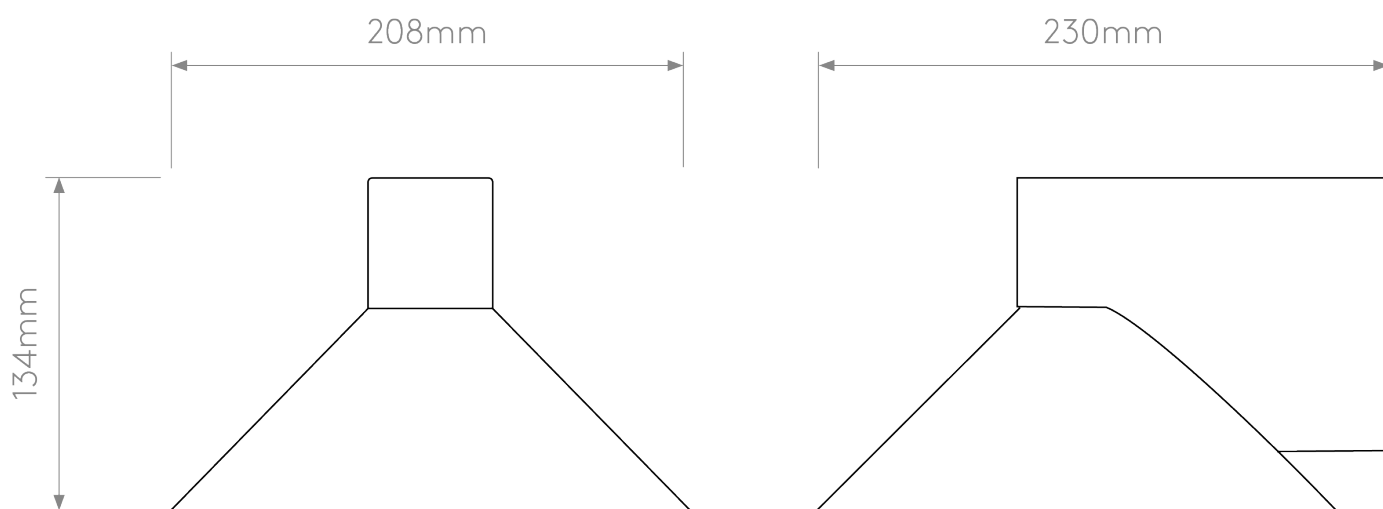

Astro Lighting - Conic 1451002 - IP44 Matt Black Wall Light

CONTACT