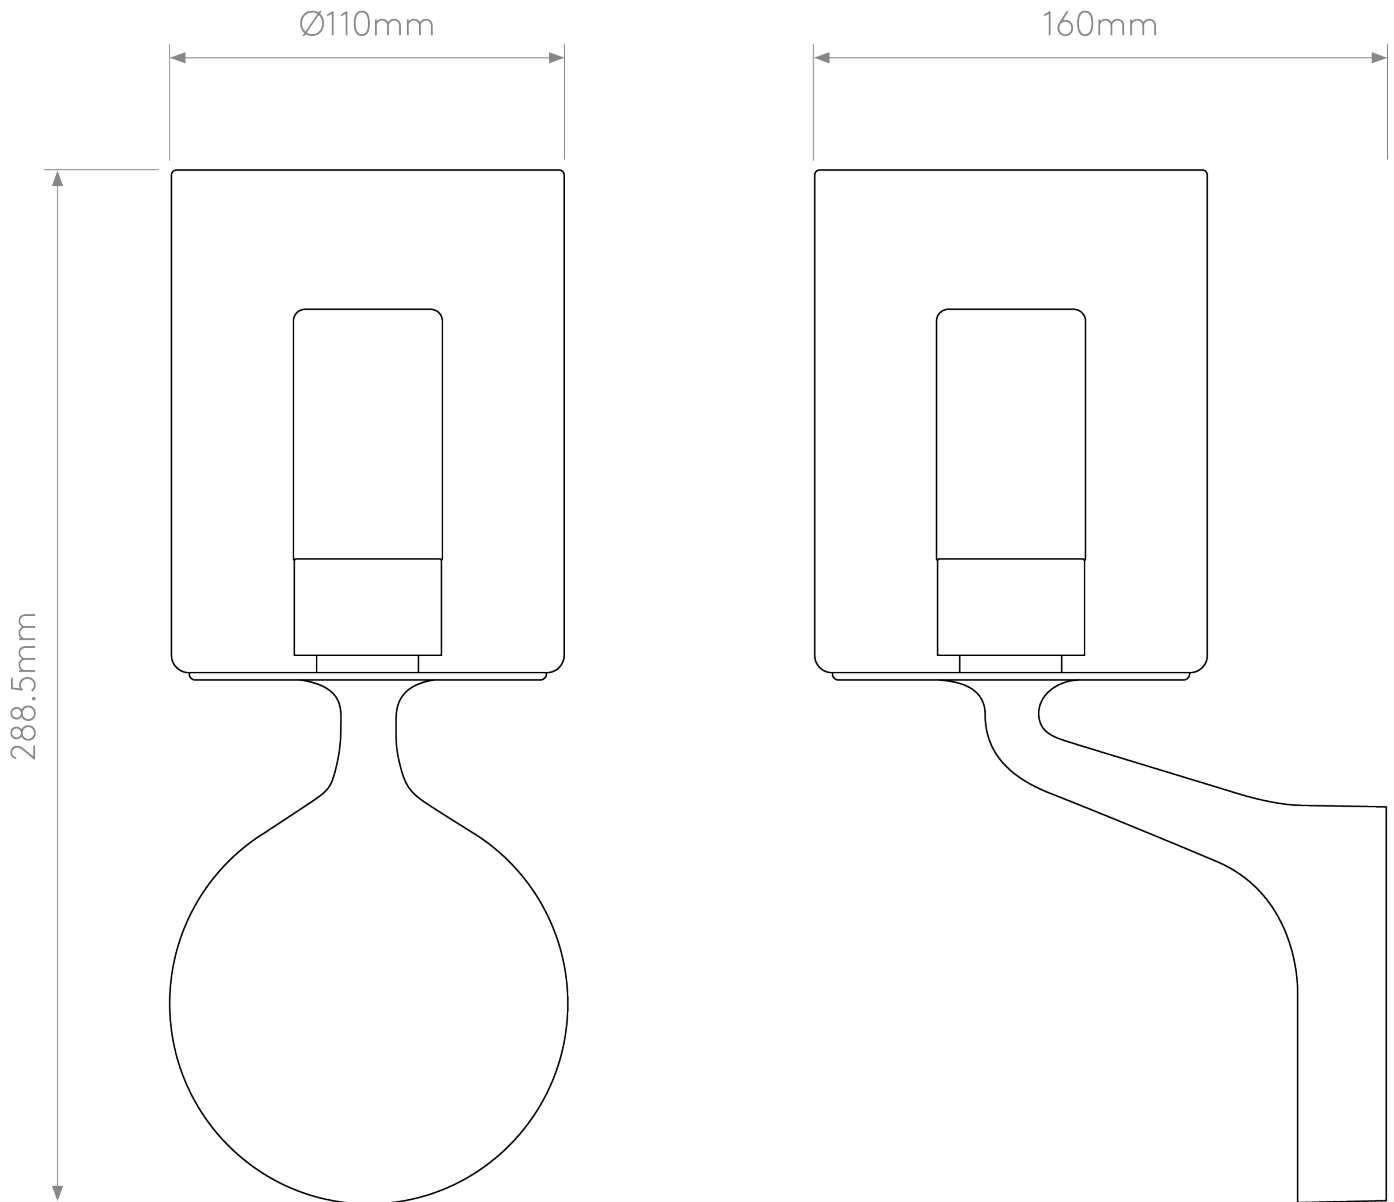

Astro Lighting - Elena 1453001 - IP44 Polished Chrome Wall Light

CONTACT