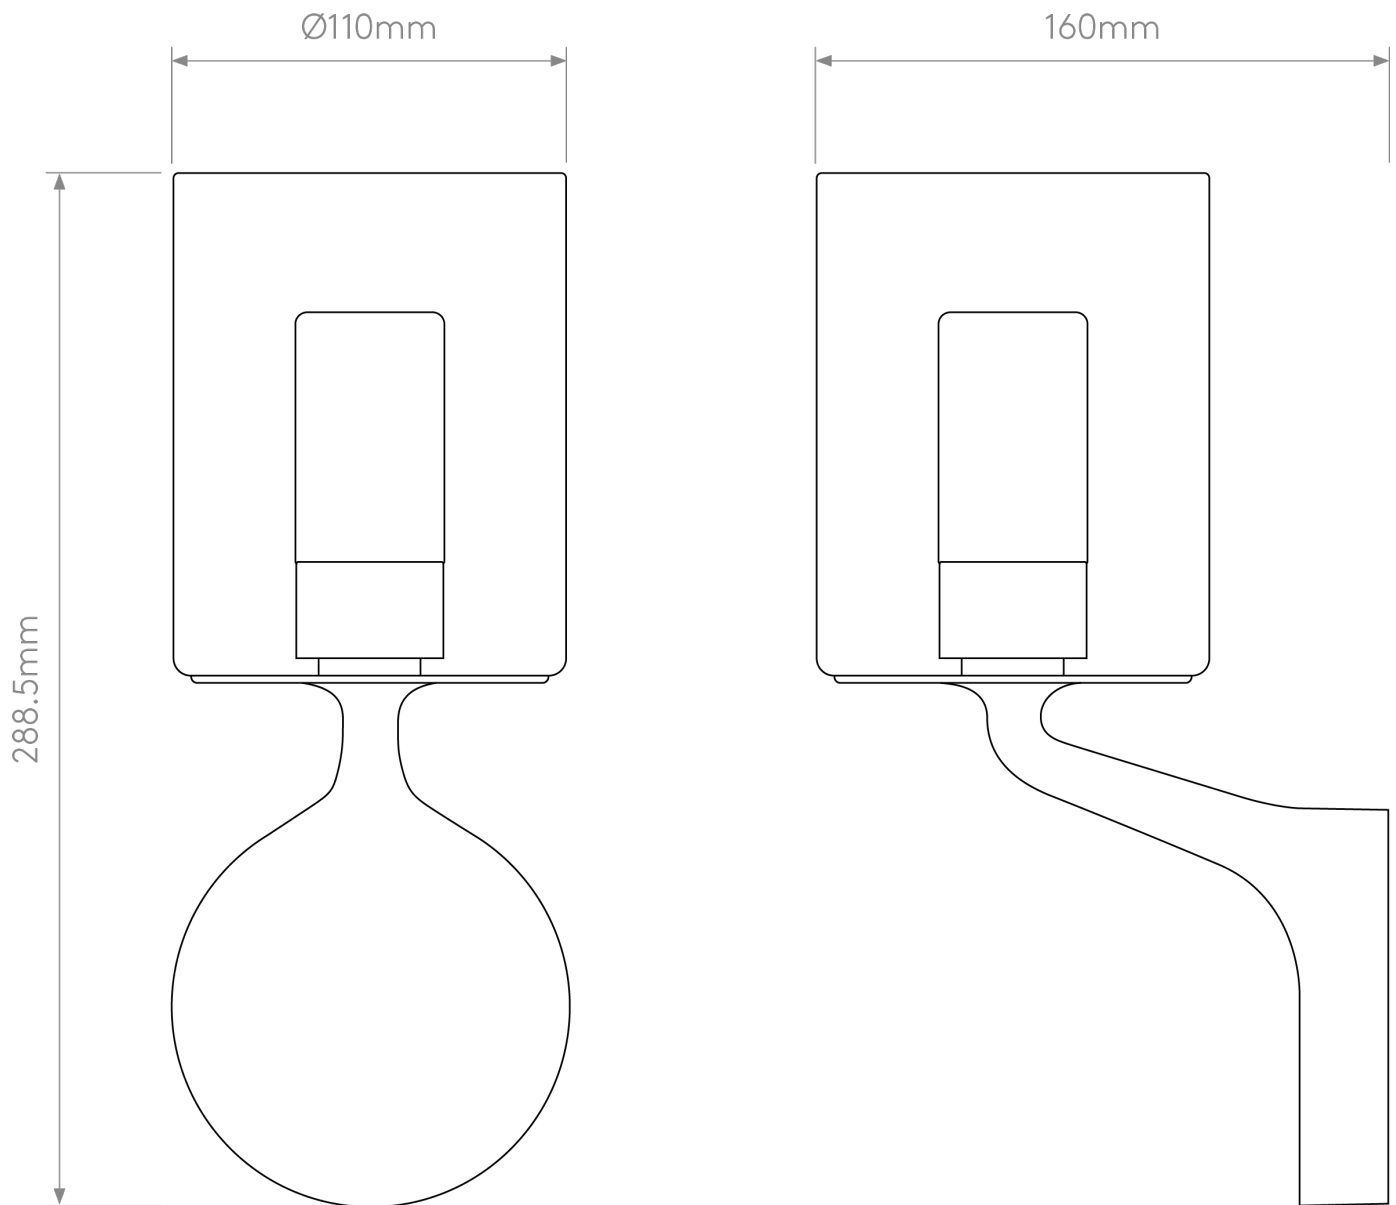

Astro Lighting - Elena 1453003 - IP44 Matt Black Wall Light

CONTACT