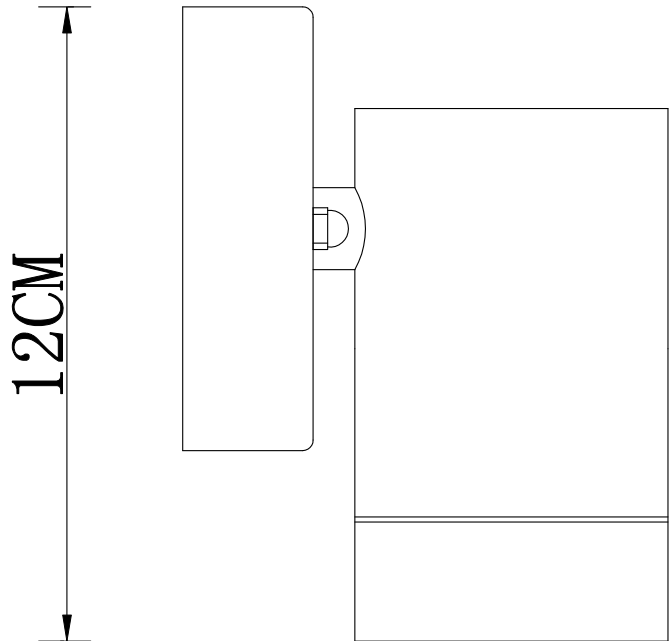

2 x 35W Max GU10 Halogen (required)

Dimmable

FCL-20901X2

Ø8.5CM

9.5CM

12CM