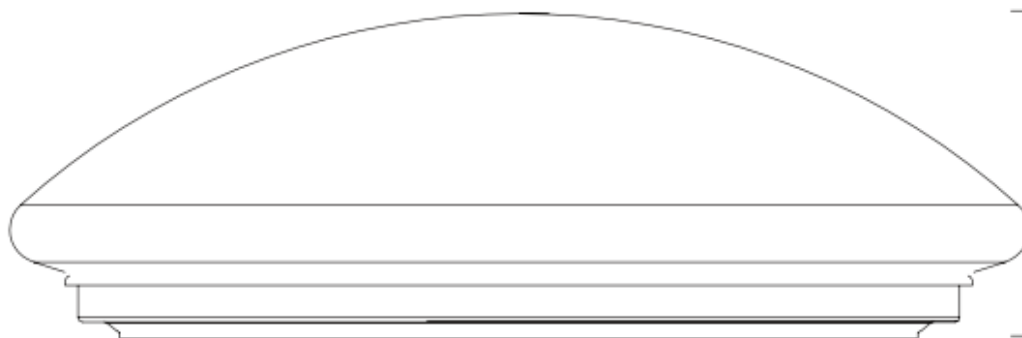

Megaman - Renzo medium - 710430 - LED White Opal IP44 Bathroom Ceiling Flush Light

Ø330mm

110mm

**CONTACT**