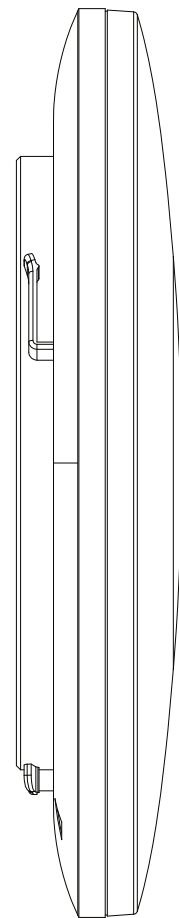

Megaman - Katia - 711330 - LED White Opal Bathroom Ceiling Flush Light

Ø290mm

42mm

CONTACT