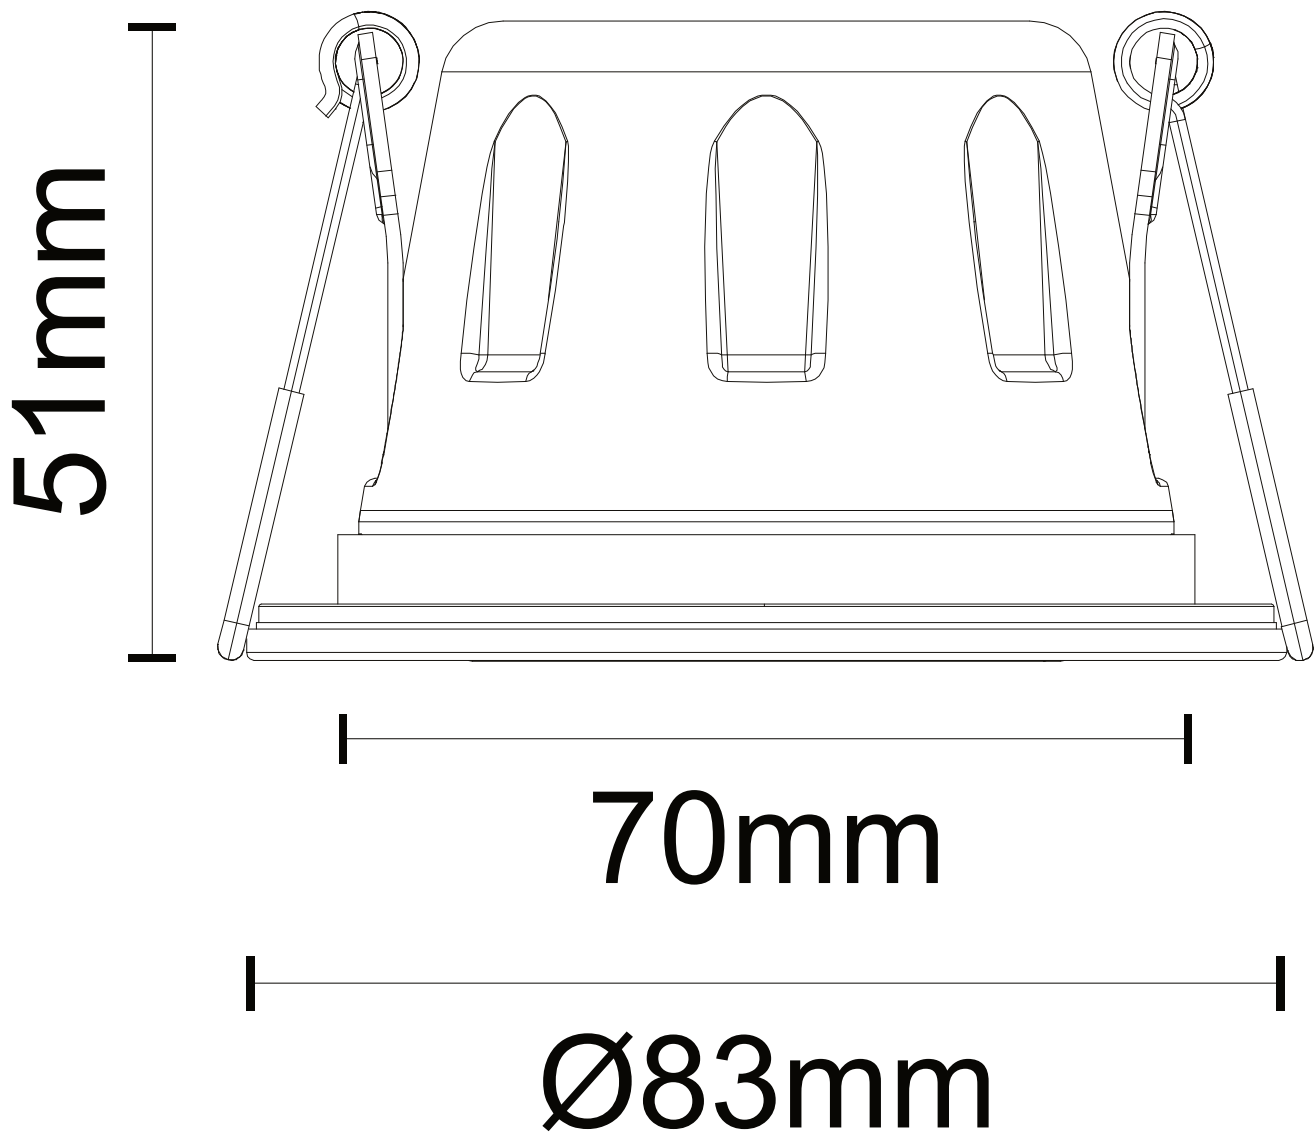

Megaman - Set of 10 Tego - 711142 - LED Brushed Nickel Frosted IP65 4000K Bathroom Recessed Fire Rated Ceiling

CONTACT