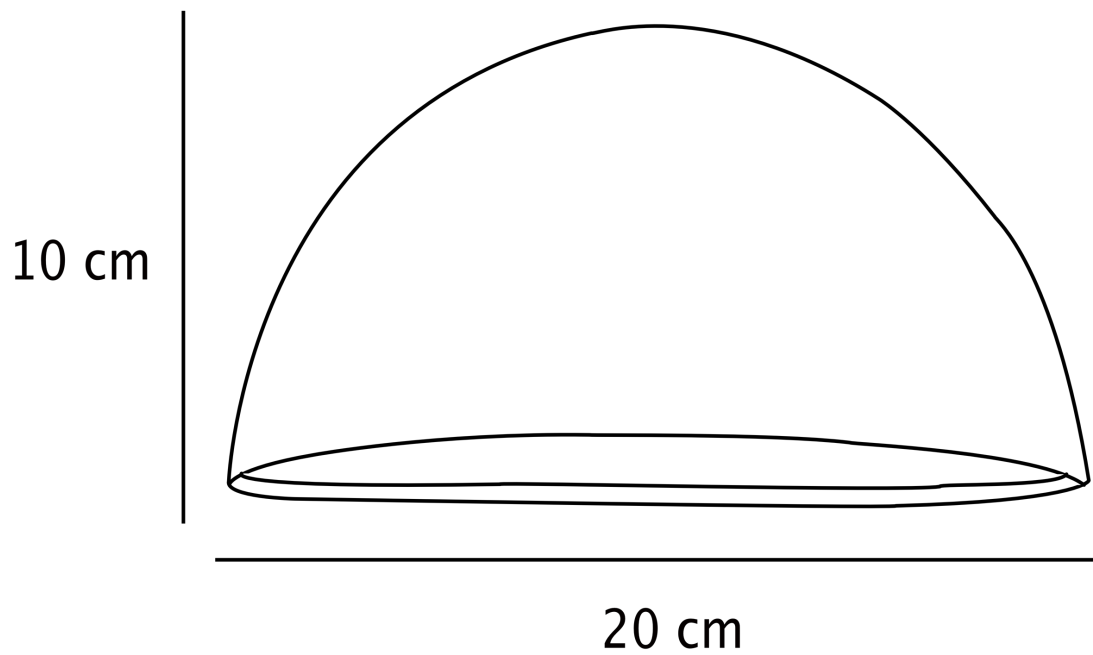

Nordlux - Scorpius - 21651008 - Sand Frosted Outdoor Wall Washer Light

CONTACT