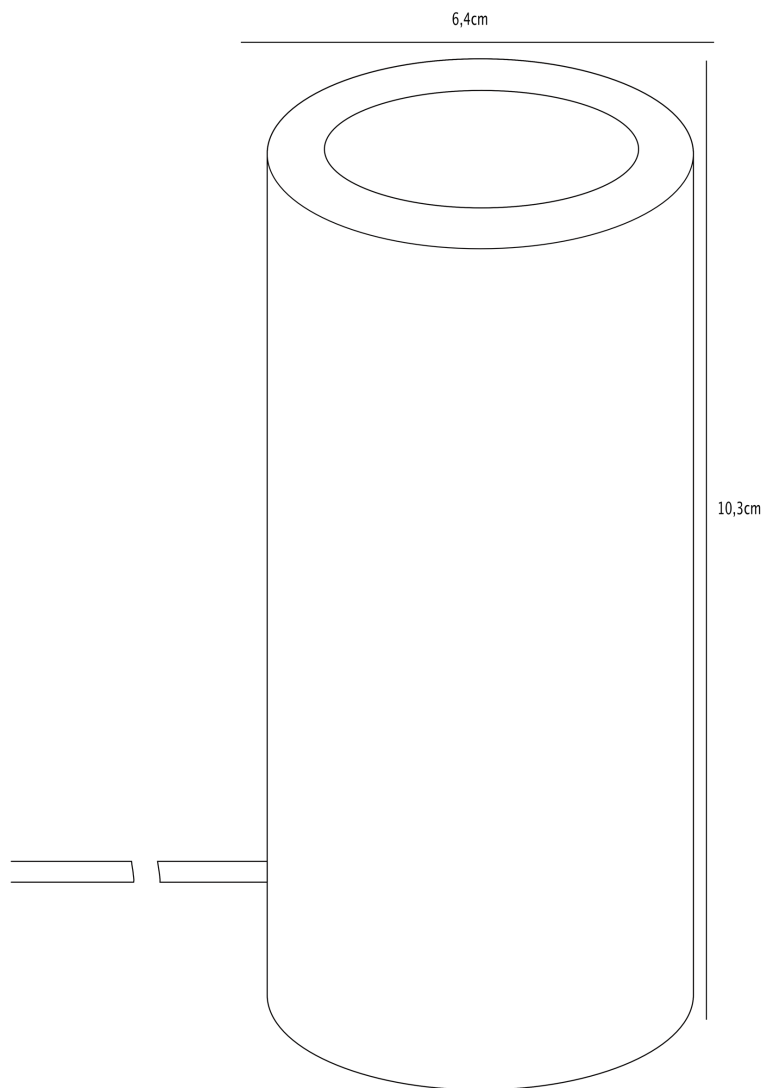

Nordlux - Siv Marble - 45875018 - Brown Marble Table Lamp

CONTACT