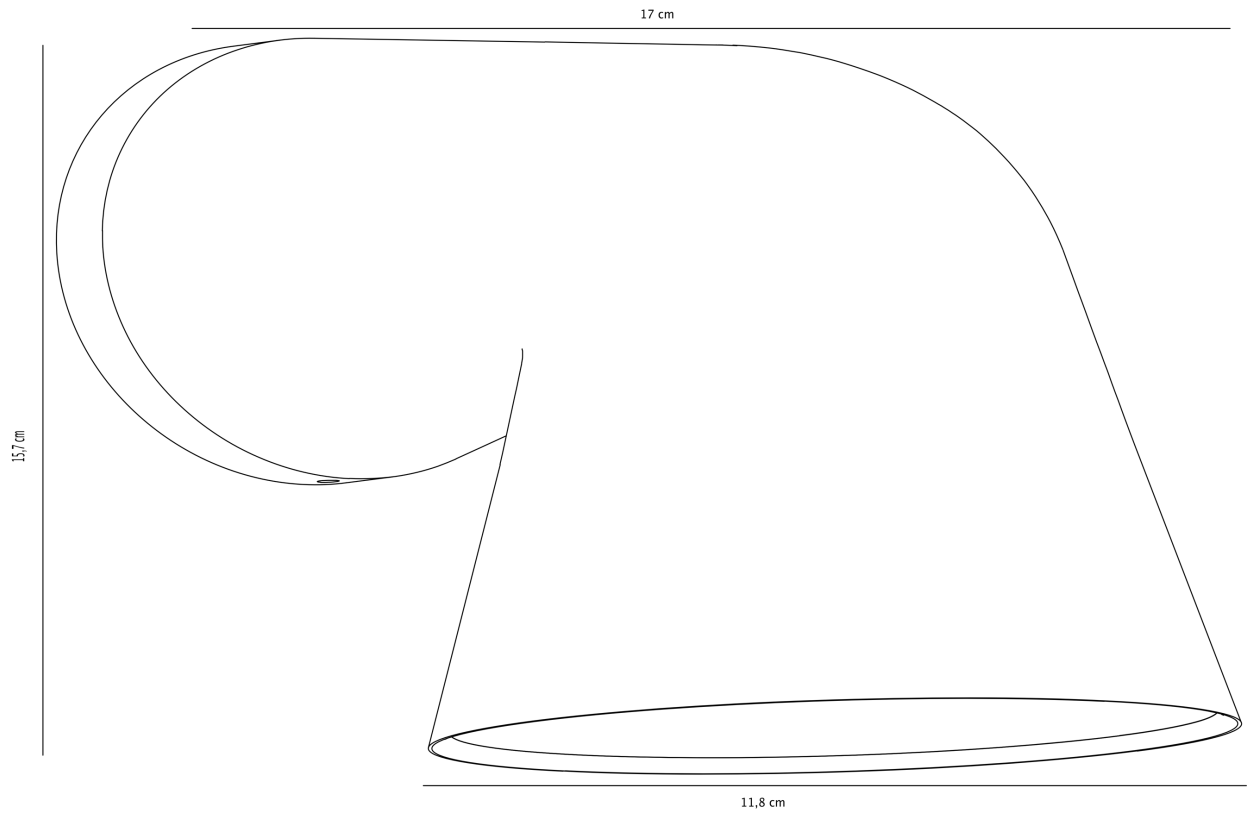

Nordlux - Front Single - 46801008 - Sand IP44 Outdoor Wall Light

CONTACT