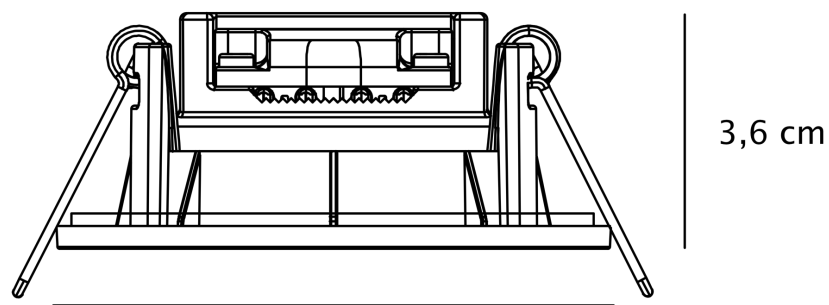

Nordlux - Set of 3 Leonis 3-Kit 2700K - 49160101 - LED White IP65 Bathroom Recessed Ceiling Downlights

Ø8,5 cm

Ø8,5 cm