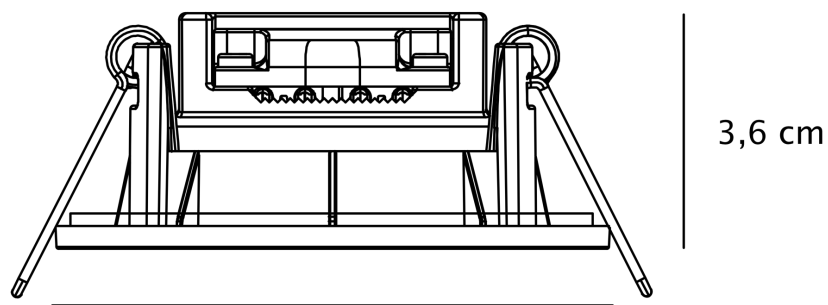

Nordlux - Set of 3 Leonis 3-Kit 4000K - 49200101 - LED White IP65 Bathroom Recessed Ceiling Downlights

Ø8,5 cm

Ø8,5 cm