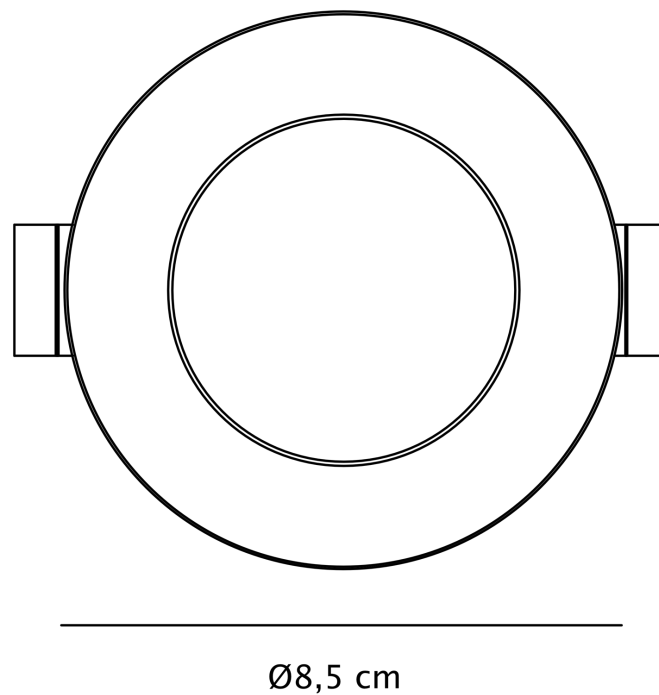

Nordlux - Set of 3 Leonis 3-Kit 4000K - 49200155 - LED Brushed Nickel IP65 Bathroom Recessed Ceiling Downlights

CONTACT