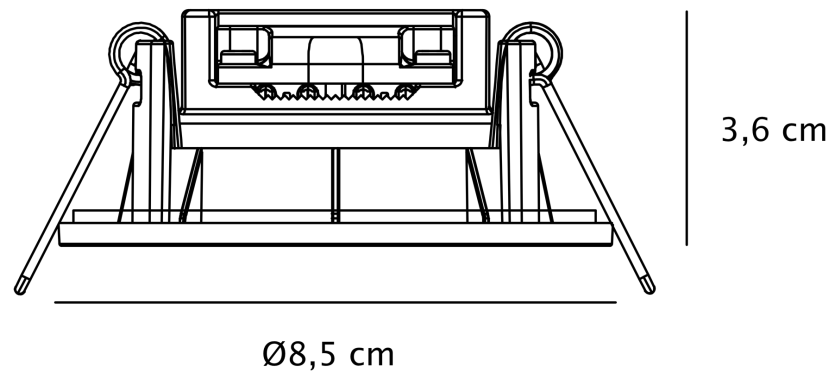

Nordlux - Set of 3 Leonis 3-Kit 4000K - 49200155 - LED Brushed Nickel IP65 Bathroom Recessed Ceiling Downlights

CONTACT