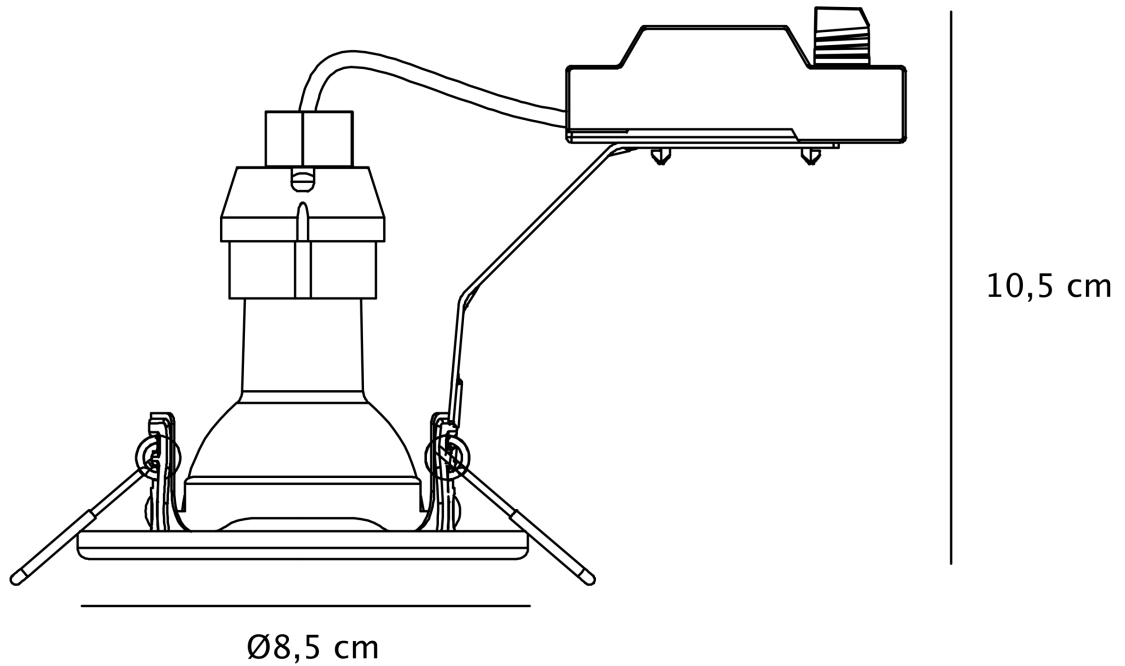

Nordlux - Set of 3 Canis 3-Kit 2700K - 49300101 - LED White Recessed Ceiling Downlights

**CONTACT**