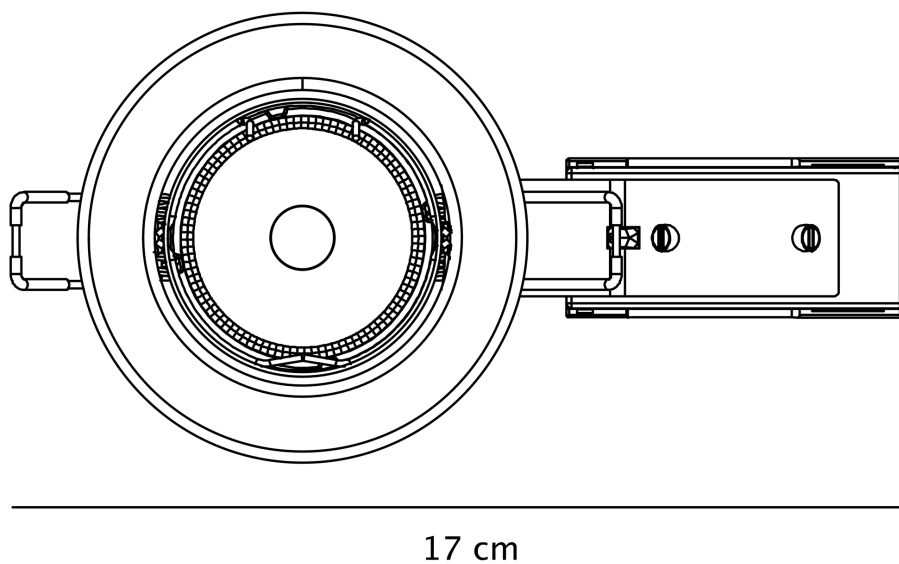

Nordlux - Set of 3 Canis 3-Kit 2700K - 49300101 - LED White Recessed Ceiling Downlights

**CONTACT**